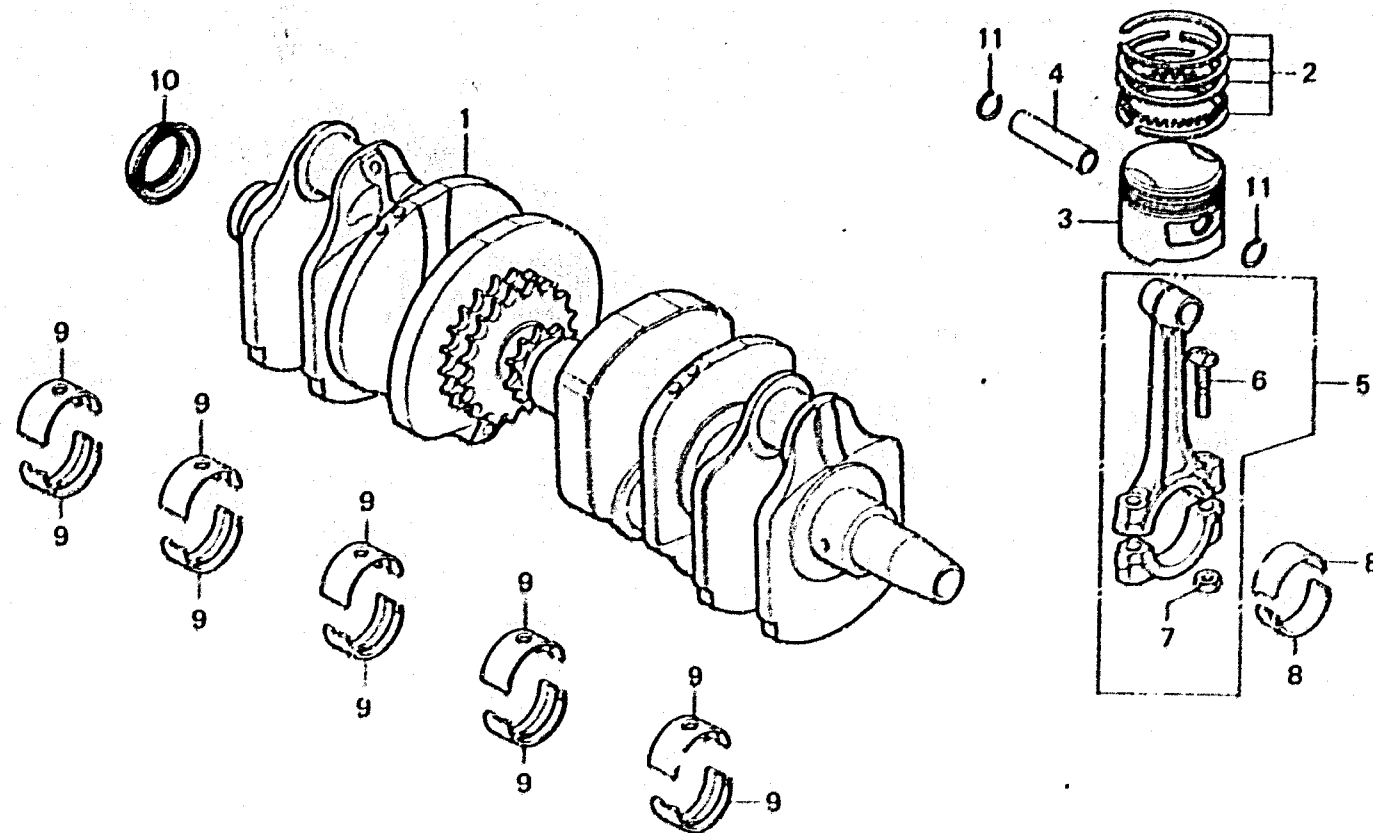

J 8

E-15

Crankshaft - Piston

B405-11

Service Item	F.R.T.	Ref. No.	Part No.	Description	Reqd. No. CB750 F2 F3	Serial No.	Area code
			13210-300-000	ROD COMP. K, CONNECTING	4	2604928	A,CH,DK,DP,U
			13208-300-000	ROD COMP. K, CONNECTING			
			13202-410-000	ROD COMP. B, CONNECTING	4	2604929	A,CH,DK,DP,U E,ED,F,G
			13204-410-000	ROD COMP. D, CONNECTING	4	2604929	A,CH,DK,DP,U E,ED,F,G
			13206-410-000	ROD COMP. F, CONNECTING	4	2604929	A,CH,DK,DP,U E,ED,F,G
			13208-410-000	ROD COMP. H, CONNECTING	4	2604929	A,CH,DK,DP,U E,ED,F,G
			13210-410-000	ROD COMP. K, CONNECTING	4	2604929	A,CH,DK,DP,U E,ED,F,G
		6	13213-333-003	BOLT, CONNECTING ROD (TOKAI)	8	2604928	A,CH,DK,DP,U
			13213-410-003	BOLT, CONNECTING ROD	8	2604929	A,CH,DK,DP,U E,ED,F,G
		7	13214-300-000	NUT, CONNECTING ROD	8	2604928	A,CH,DK,DP,U
			13214-410-003	NUT, CONNECTING ROD	8	2604929	A,CH,DK,DP,U E,ED,F,G
		8	13215-410-003	BEARING A, CONNECTING ROD (BLACK DAIDO)	8	2604928	A,CH,DK,DP,U