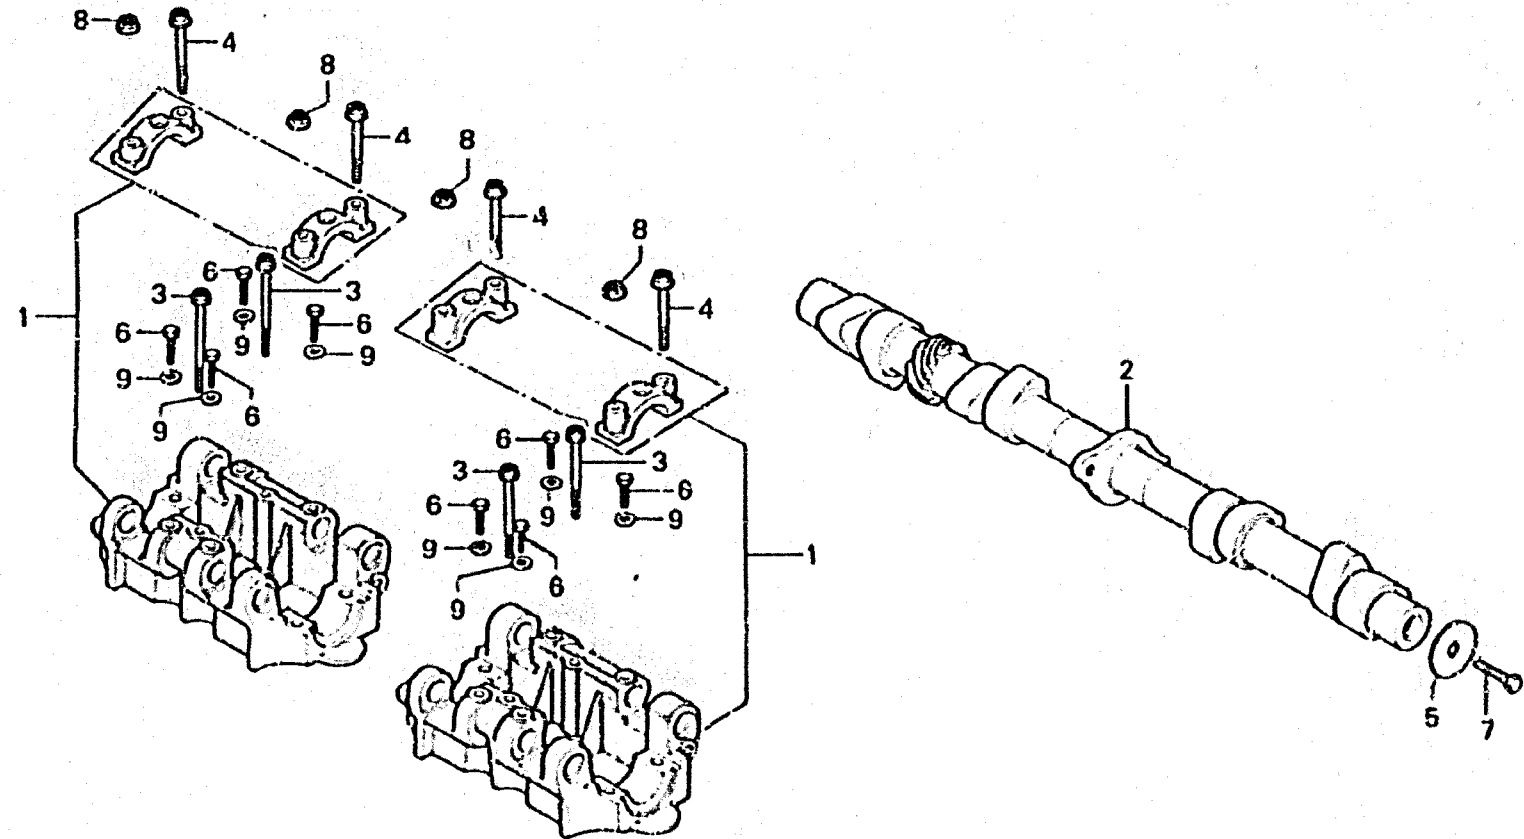

I 6

E-4

Camshaft • Camshaft holder

B405-4

Service item	F.R.T.	Ref. No.	Part No.	Description	Reqd. No.		Serial No.	Area code
					CB750	F2 F3		
CAMSHAFT HOLDER SET	4.0	1	12010-410-000	HOLDER SET, CAMSHAFT	2	2		
CAMSHAFT	3.8	2	14101-410-000	CAMSHAFT	1	1		
		3	90052-300-000	BOLT, SHAFT STOPPER	4	4		
		4	90054-300-000	BOLT, FLANGE, 6X58	4	4		
		5	90453-300-000	WASHER, THRUST, 8MM	1	1		
		6	92000-05016-0A	BOLT, HEX., 5X16	8	8		
		7	92100-08020-0A	BOLT, HEX., 8X20	1	1		
		8	94050-06000	NUT, FLANGE, 6MM	4	4		
		9	94101-05000	WASHER, PLAIN, 5MM	8	8		