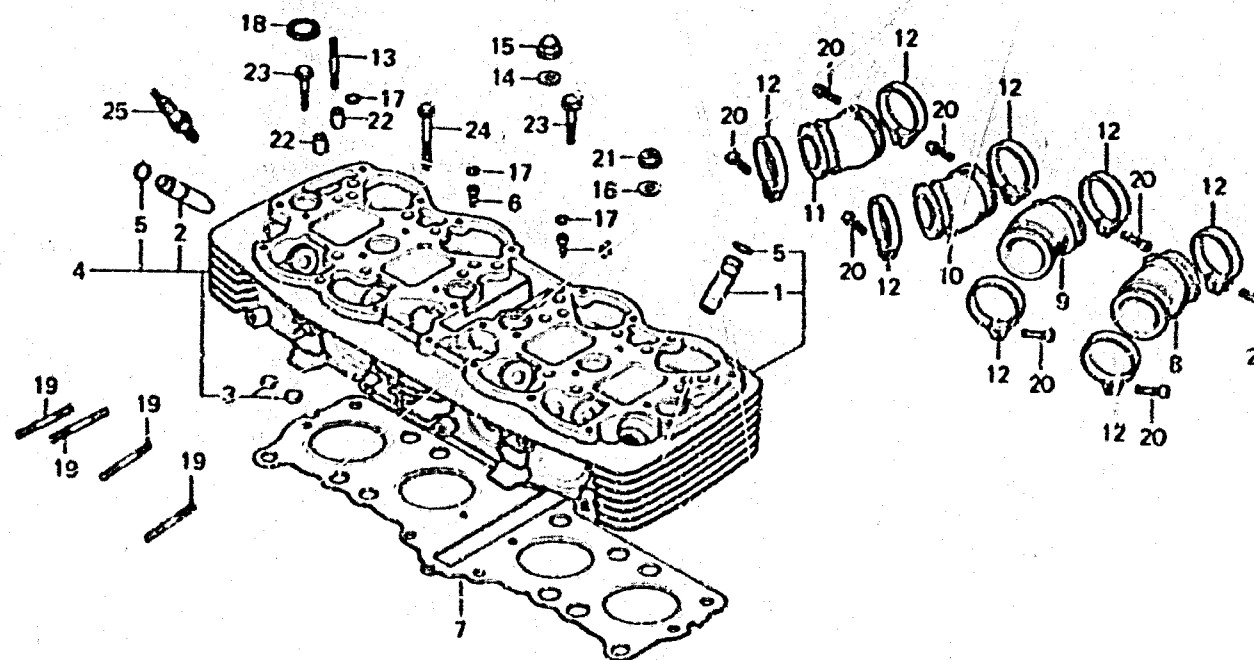

1 4

E-2

Cylinder head

B410-1

| Service Item | F.R.T. | Ref. No. | Part No.    | Description               | Reqd. No.<br>CB750<br>F2 F3 | Serial No. | Area code   |
|--------------|--------|----------|-------------|---------------------------|-----------------------------|------------|-------------|
|              |        |          | 98069-58721 | PLUG, SPARK (X24ES ND)    | 4                           | 2612548    | A,DK,DM,U   |
|              |        |          | 98069-58726 | PLUG, SPARK (X24ESR-U ND) | 4 4                         |            | CH,E,ED,F,3 |
|              |        |          | 98069-58717 | PLUG, SPARK (D8EA NK)     | 4                           | 2612549    | A,DK,DM,U   |
|              |        |          | 98069-58727 | PLUG, SPARK (X24ES-U ND)  | 4                           | 2612549    | A           |
|              |        |          |             |                           | 4                           |            | A,DK,DM,U   |
|              |        |          |             |                           |                             |            | A           |