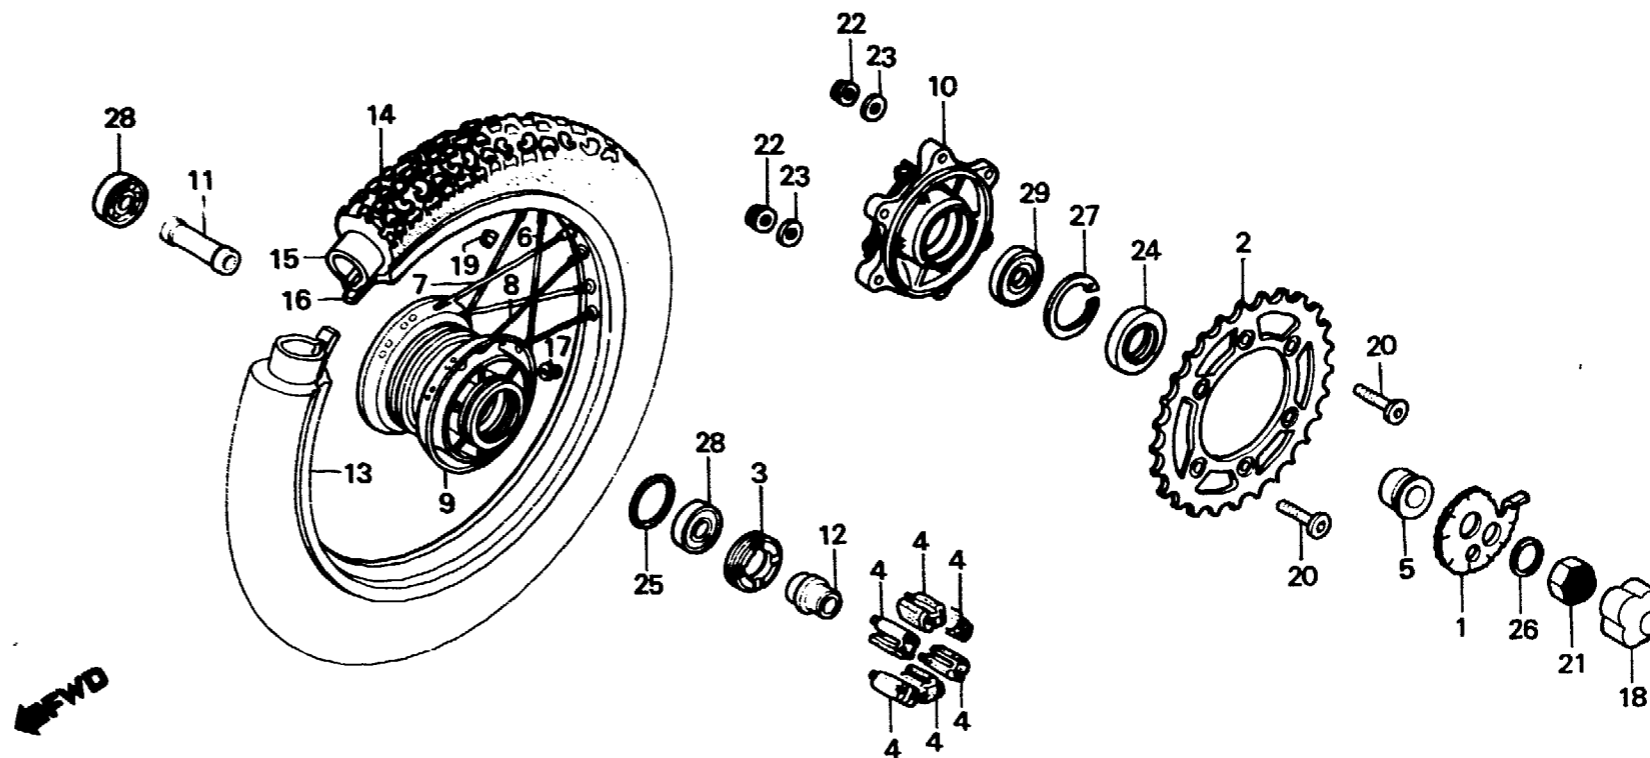

J 1

F-12

Rear wheel
Roue arrière
Hinterrad
Rueda trasera

BMG2-47A

Service item	F.R.T.	Ref. No.	Part No.	Description	Reqd. No.						Serial No.	Area code
					Rd	Ld	RE	LE	Rf	Lf		
			91252-MC4-005	OIL SEAL, 28X47.2X7 (NIPPON)	1	1	1	1	1	1		
		25	91302-317-700	O-RING, 54X2	1	1	1	1	1	1		
		26	94111-16000	WASHER, SPRING, 16MM	1	1	1	1	1	1		
		27	94520-47000	CIRCLIP, INTERNAL, 47MM	1	1	1	1	1	1		
		28	96140-62030-10	BEARING, RADIAL BALL, 6203	2	2	2	2	2	2		
		29	96140-62040-10	BEARING, RADIAL BALL, 6204U	1	1	1	1	1	1		