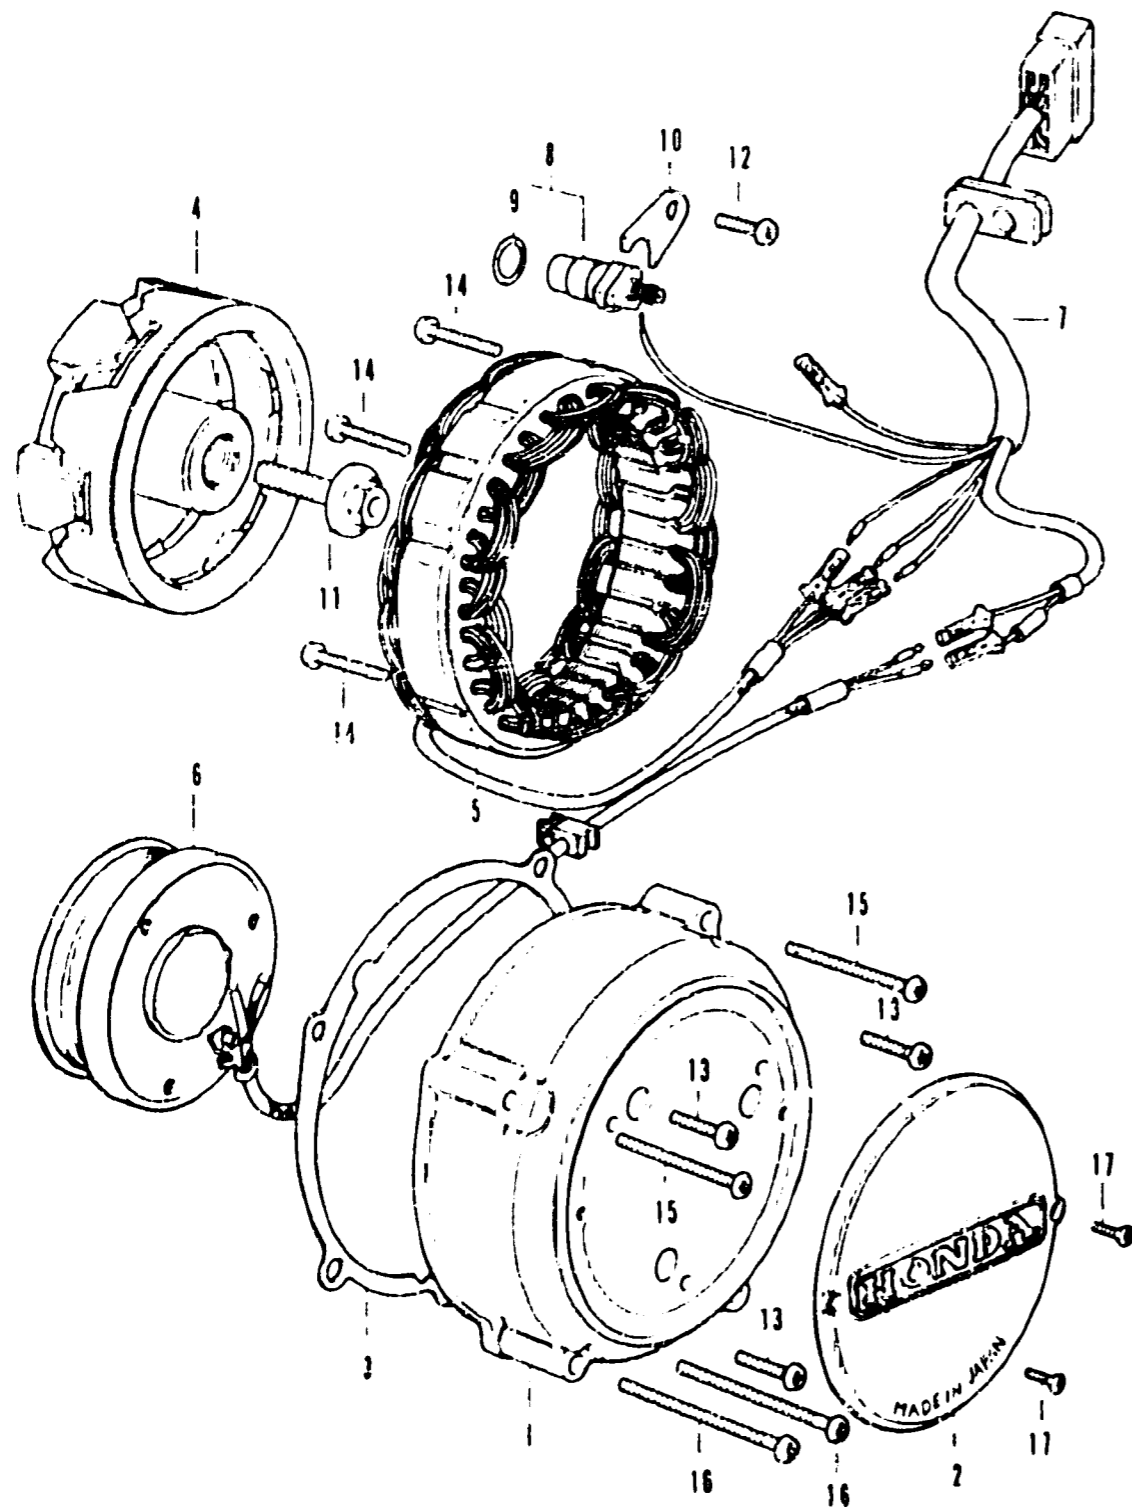

C 12

E-11 A.C. generator

E-11 A.C. generator

Ref. No.	Part No.	Description	Reqd. No CB356 F E1	Serial No.	Area code
1	11631-333-010	COVER A; DYNAMO	1 1		
2	11632-333-010	COVER B; DYNAMO	1 1		
3	11691-333-000	GASKET; DYNAMO COVER	1 1		
4	31101-333-004	ROTOR COMP. (ND)	1 1		
5	31102-333-004	STATOR COMP. (ND)	1 1		
6	31103-333-004	COIL COMP.; FIELD (ND)	1 1		
7	31110-333-000	HARNESS; A.C. GENERATOR WIRE	1 1		
8	35750-333-013	SWITCH ASSY; NEUTRAL	1	1067277	
	35750-333-023	SWITCH; NEUTRAL (TOYO)	1 1	1067278	
9	35751-333-003	O-RING	1 1		
10	35755-333-010	PLATE; NEUTRAL SWITCH FIXING	1 1		
11	90014-333-000	BOLT; UBS; 10X32	1 1		
12	93500-06012	SCREW; PAN; 6X12	1 1		
13	93500-06016	SCREW; PAN; 6X16	3 3		
14	93500-06032	SCREW; PAN; 6X32	3 3		
15	93500-06040	SCREW; PAN; 6X40	2 2		
16	93500-06055	SCREW; PAN; 6X55	2 2		
17	93700-04012-08	SCREW; OVAL; 4X12	2 2		