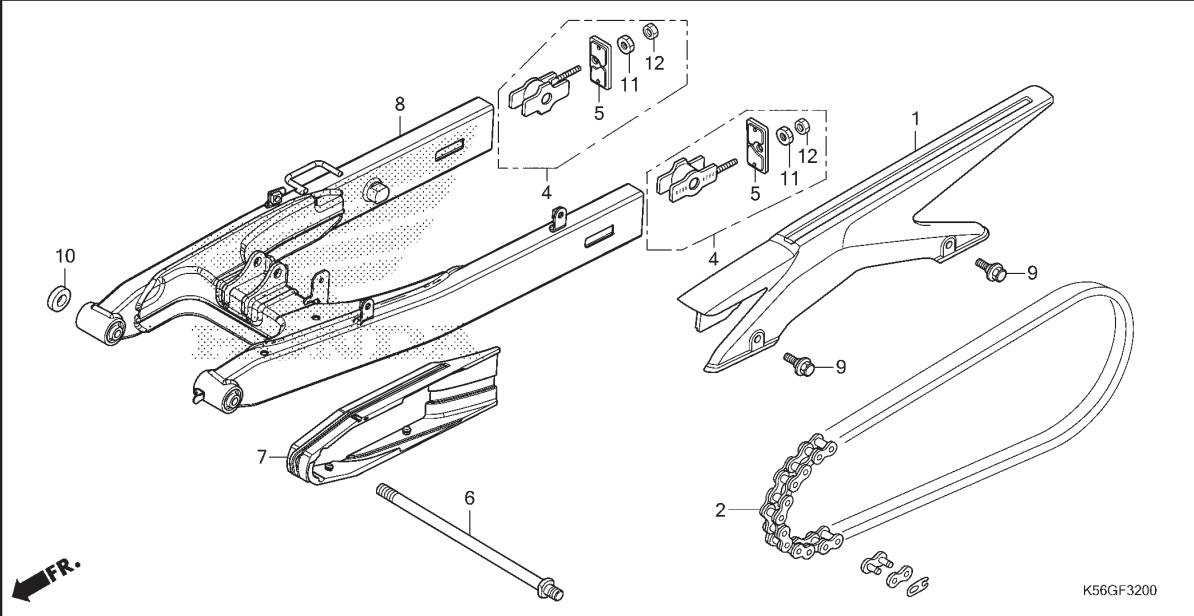

F-32

SWINGARM

No. Ref.	L.O.N.	(Nomor ref. relatif) Deskripsi	F.R.T.
1	410195	CASE, DRIVE CHAIN.....	0,1
2	213165	CHAIN, DRIVE.....	0,2
7	4101E5	SLIDER, CHAIN.....	0,3
8	5121B0	SWINGARM ASSEMBLY.....	1,0

No. Ref.	No. Part	Deskripsi	Jumlah SUPRA GTR 150 (FS150F) 2016(G)	No. Seri	Kode Parts Catalog
1	40510-K56-N10	CASE, DRIVE CHAIN.....	1		
2	40530-K56-N11	CHAIN, DRIVE (FS) (428H-120RB)..	1		
	40530-K56-N12	CHAIN, DRIVE (KM) (428HG-120L)..	1		
3	40531-K15-902	JOINT, DRIVE CHAIN (KM).....	1		
	40531-KYE-901	JOINT, DRIVE CHAIN (FS).....	1		
4	4054A-K56-N00	ADJUSTER ASSY., CHAIN.....	2		
5	40546-K15-902	CAP, SWINGARM END.....	2		
6	52101-K56-N00	BOLT, SWINGARM PIVOT.....	1		
7	52170-K56-N10	SLIDER, CHAIN.....	1		
8	5211A-K56-N11ZA	SWINGARM SET ASSY., RR. *NH1*BLACK	1		
9	90111-162-000	BOLT, FLANGE, 6MM.....	2		
10	90121-K56-N10	COLLAR, SWINGARM PIVOT.....	1		
11	90302-KBP-900	NUT, SPECIAL, 6MM.....	2		
12	94001-06000-0S	NUT, HEX., 6MM.....	2		