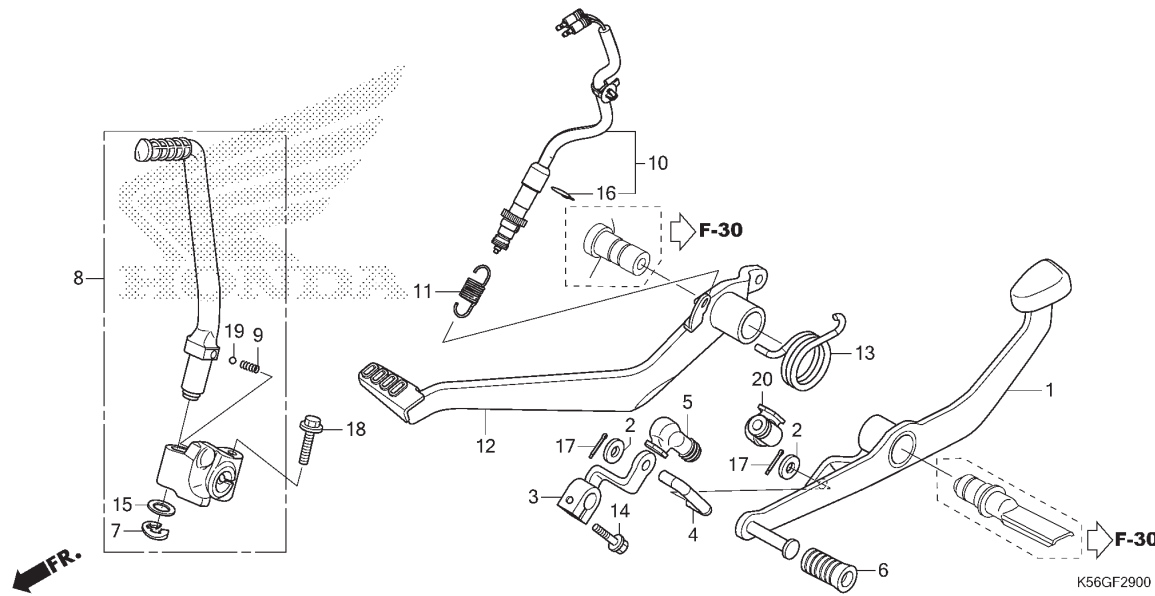

# F-29

# PEDAL

No. Ref.	L.O.N.	(Nomor ref. relatif) Deskripsi	F.R.T.
1	4101A1	PEDAL, GEAR CHANGE.....	0,2
3	4101A2	ARM, GEAR CHANGE.....	0,2
4	5101B5	ROD, CHANGE.....	0,2
8	112107	ARM, KICK STARTER.....	0,1
10	6151B5	SWITCH, REAR STOP :PEDAL SIDE..	1,0
12	810160	PEDAL, REAR BRAKE.....	0,2

3

No. Ref.	No. Part	Deskripsi	Jumlah SUPRA GTR 150(FS150F) 2016(G)	No. Seri	Kode Parts Catalog
1	24701-K56-N00	PEDAL, GEAR CHANGE.....	1		
2	24703-KW6-841	WASHER, NYLON, 7MM.....	2		
3	24711-K56-N00	ARM COMP., GEAR CHANGE.....	1		
4	24720-K56-N00	ROD, TIE.....	1		
5	24721-K56-N00	COVER, CHANGE PEDAL.....	1		
6	24781-KRM-860	RUBBER, GEAR CHANGE PEDAL.....	1		
7	28293-333-000	CLIP, KICK STARTER ARM.....	1		
8	28300-K56-N00	ARM ASSY., KICK STARTER.....	1		
9	28333-KK0-000	SPRING, KICK STARTER.....	1		
10	35350-K56-N01	SWITCH ASSY., RR. STOP.....	1		
11	35357-KY1-000	SPRING, STOP SWITCH.....	1		
12	46500-K56-N00	PEDAL COMP., RR. BRAKE.....	1		
13	46514-K56-N00	SPRING, BRAKE PEDAL.....	1		
14	90102-MN1-670	BOLT, FLANGE, 6X20.....	1		
15	90505-KRM-860	WASHER, 15.5X22.....	1		
16	90601-KAF-003	CLIP, SWITCH COVER.....	1		
17	94201-20121	PIN, SPLIT, 2.0X12.....	2		
18	95701-08035-07	BOLT, FLANGE, 8X35.....	1		
19	96211-08000	BALL, STEEL, #8(1/4).....	1		
20	24722-K56-N00	COVER B, CHANGE PEDAL.....	1		