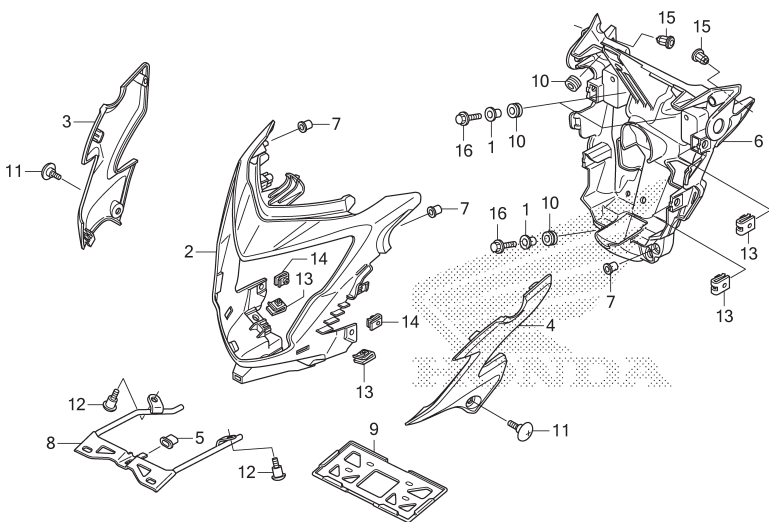

F-43

FRONT COWL

K158F4300

No. Ref.	L.O.N.	(Nomor ref. relatif) Deskripsi	F.R.T.
2	4111B5	COWL :CENTER	0,3
3	4111D1	COWL, SIDE :KANAN	0,1
4	4111D0	COWL, SIDE :KIRI	0,1
	4111D2	COWL, SIDE :KEDUA-DUANYA	0,2
6	413135	COVER, HEADLIGHT	0,5

3

No. Ref.	No. Part	Deskripsi	Jumlah CB150R 2012	No. Seri	Kode Parts Catalog
1	17232-KYJ-900	COLLAR, AIR CLEANER MOUNTING	4		
2	61301-K15-900	COWL, FR. CENTER	1		
3	61302-K15-900ZA	COWL, R. FR. SIDE *NHA30M*	1		DIGITAL SILVER METALLIC
4	61303-K15-900ZA	COWL, L. FR. SIDE *NHA30M*	1		DIGITAL SILVER METALLIC
5	61304-KWS-900	RUBBER, NUMBER PLATE STAY	1		
6	61311-K15-900	COVER, HEADLIGHT RR.	1		
7	61312-149-300	BOOT, HEADLIGHT BRACKET	4		
8	61313-K15-900	STAY, FR. NUMBER PLATE	1		
9	61316-KCJ-661	GUARD, NUMBER PLATE	1		
10	83545-KCJ-690	RUBBER, SIDE COVER	5		
11	90102-K15-900	SCREW, SPECIAL, 5X11	2		
12	90109-K15-900	SCREW, PAN, 6X15	2		
13	90305-GK8-000	NUT, CLIP, 6MM	6		
14	90320-GC3-001	NUT, SPRING, 5MM	2		
15	90683-GAZ-980	CLIP, TRIM	2		
16	95701-06022-08	BOLT, FLANGE, 6X22	4		