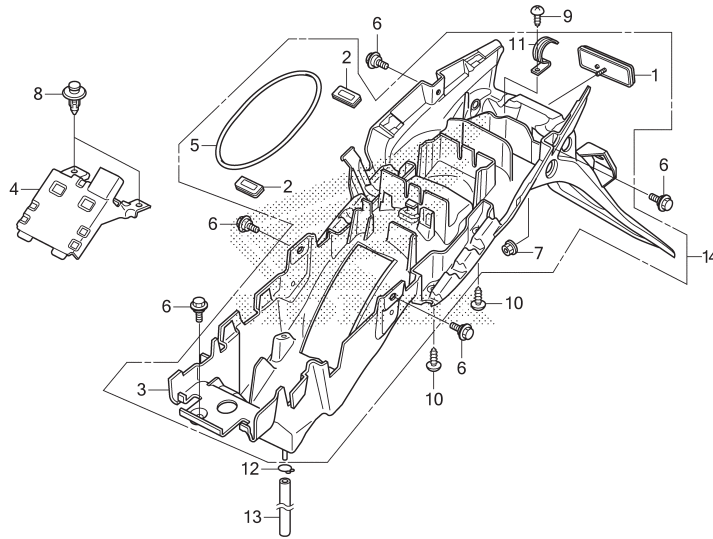

F-34

REAR FENDER

FR.

K158F3400

No. Ref.	L.O.N.	(Nomor ref. relatif) Deskripsi	F.R.T.
3	413102	FENDER, REAR	1,3

3

No. Ref.	No. Part	Deskripsi	Jumlah CB150R 2012	No. Seri	Kode Parts Catalog
1	33741-KPL-902	REFLECTOR, REFLEX	1		
2	77309-KK6-000	GROMMET, TOOL TRAY	2		
3	80100-K15-900	FENDER, RR.	1		
4	80110-K15-900	COVER, BATTERY	1		
5	89012-KZL-930	BAND, TOOL	1		
6	90111-187-000	BOLT, FLANGE, 6MM	5		
7	90301-KWN-901	NUT, U, 5MM	1		
8	90601-PV3-003	CLIP, AIR INTAKE DUCT PUSH	2		
9	93903-24320	SCREW, TAPPING, 4X12	1		
10	93903-24380	SCREW, TAPPING, 4X12	4		
11	94591-47000	CLIP, 4X70	1		
12	95002-50000	CLIP, TUBE (C9)	1		
13	95005-50350-30	TUBE, 5X350 (95005-50001-30M)	1		
14	8010A-K15-900	FENDER REAR ASSY.,	1		