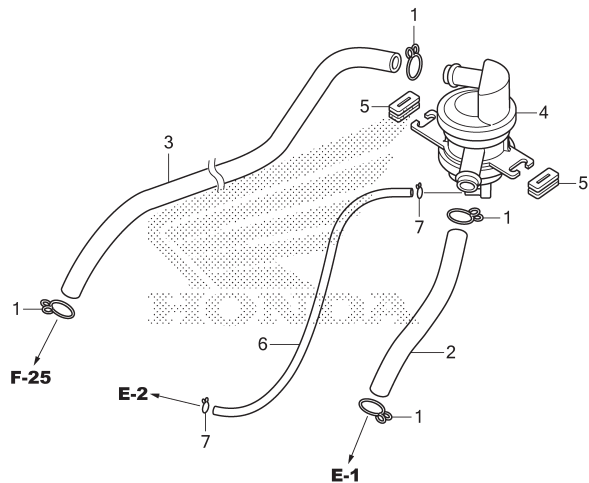

F-25-20

AIR INJECTION CONTROL VALVE

K158F2520

No. Ref.	L.O.N.	(Nomor ref. relatif) Deskripsi	F.R.T.
4	314130	VALVE, SECONDARY AIR CONTROL	0,7

No. Ref.	No. Part	Deskripsi	Jumlah CB150R 2012	No. Seri	Kode Parts Catalog
1	17724-102-700	CLIP, SUB TANK HOSE	4		
2	18631-K15-900	TUBE A(AI)	1		
3	18632-K15-900	TUBE B(AI)	1		
4	18650-K15-901	VALVE ASSY., AIR INJECTION CONTROL	1		
5	18651-K15-900	RUBBER, AIR INJECTION CONTROL VALVE	2		
6	18653-K15-900	TUBE, PB	1		
7	95002-02071	CLIP, TUBE(B7)	2		