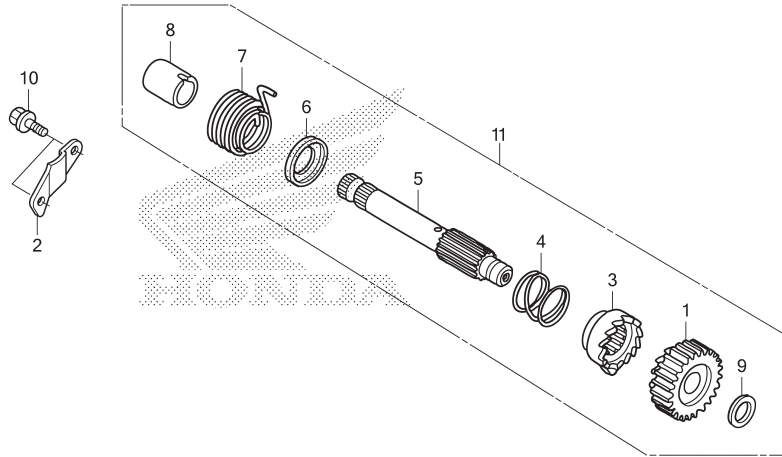

# KICK STARTER SPINDLE

K158E2000

No. Ref.	L.O.N.	(Nomor ref. relatif) Deskripsi	F.R.T.
5	1121A2	(1,3,4,7) SPINDLE, KICK STARTER .....	0,7

No. Ref.	No. Part	Deskripsi	Jumlah CB150R 2012	No. Seri	Kode Parts Catalog
1	28211-KGH-901	PINION, KICK STARTER(22T) .....	1		
2	28215-KGH-901	PLATE, KICK STOPPER .....	1		
3	28221-KGH-901	RATCHET, KICK STARTER .....	1		
4	28223-KM7-702	SPRING, RATCHET .....	1		
5	28251-K15-900	SPINDLE, KICK STARTER .....	1		
6	28254-437-001	SEAT, RATCHET SPRING .....	1		
7	28261-KGH-901	SPRING, KICK RETURN .....	1		
8	28282-KGH-901	COLLAR, KICK SPRING .....	1		
9	90451-KGH-901	WASHER, SPECIAL, 14MM .....	1		
10	95701-06016-00	BOLT, FLANGE, 6X16 .....	2		
11	28200-K15-901	KICK STARTER ASSY., .....	1		