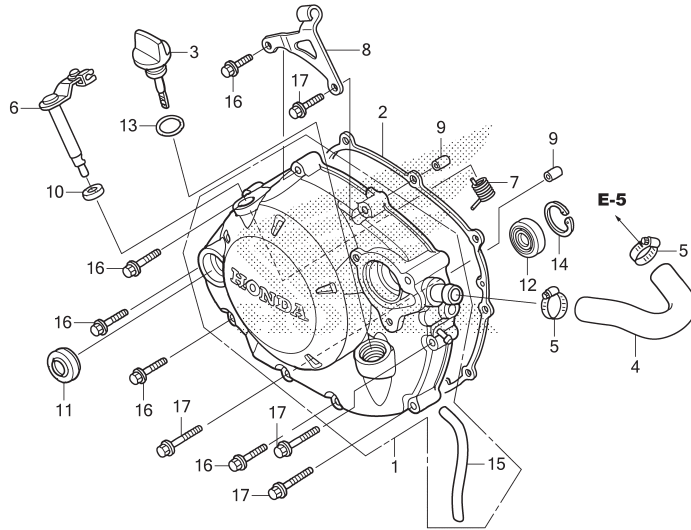

# E-6

# RIGHT CRANKCASE COVER

No. Ref.	L.O.N.	(Nomor ref. relatif) Deskripsi	F.R.T.
1	110159	COVER, CRANKCASE :KANAN .....	0,8
2	110158	GASKET, CRANKCASE COVER :KANAN .....	0,6
4	1141F6	HOSE, MAIN WATER .....	0,4
6	(7,10)		
	2121A7	LEVER, CLUTCH .....	0,7

No. Ref.	No. Part	Deskripsi	Jumlah CB150R 2012	No. Seri	Kode Parts Catalog
1	1133B-K15-901	COVER R. ASSY., CRANKCASE & WATER PUMP.....	1		
2	11393-KGH-901	GASKET, R. COVER.....	1		
3	15651-KGH-900	GAUGE, OIL LEVEL.....	1		
4	19502-KPP-T00	HOSE, WATER.....	1		
5	19506-KGH-900	CLAMP, WATER HOSE.....	2		
6	22810-K15-900	LEVER COMP., CLUTCH.....	1		
7	22815-KW7-931	SPRING, CLUTCH LEVER.....	1		
8	22821-K15-901	RECEIVER, CLUTCH CABLE.....	1		
9	90702-HC4-000	DOWEL PIN, 8X16.....	2		
10	91202-KSP-911	OIL SEAL, 12X18X4.....	1		
11	91204-MC7-003	OIL SEAL, 16X28X7.....	1		
12	91205-KF0-005	OIL SEAL, 12X20X5 (AR).....	1		
13	91307-035-001	O-RING, 18X3.....	1		
14	94520-22000	CIRCLIP, INTERNAL, 22MM.....	1		
15	95005-50125-30	TUBE, 5X125.....	1		
16	96001-06030-00	BOLT, FLANGE, 6X30.....	5		
17	96001-06040-00	BOLT, FLANGE, 6X40.....	4		