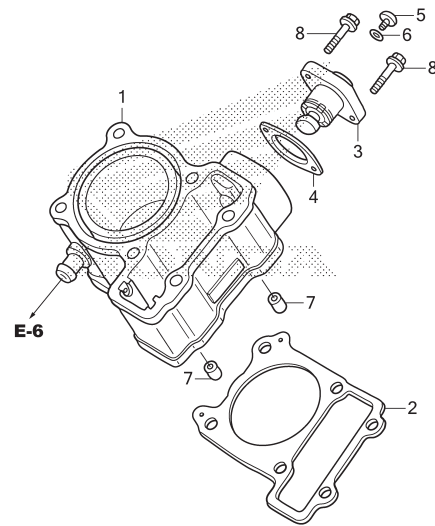

E-5

CYLINDER

K158E0500

No. Ref.	L.O.N.	(Nomor ref. relatif) Deskripsi	F.R.T.
1	1111A5	CYLINDER	2,9
2	111102	GASKET, CYLINDER	2,8
3	111133	LIFTER, TENSIONER	0,2

No. Ref.	No. Part	Deskripsi	Jumlah CB150R 2012	No. Seri	Kode Parts Catalog
1	12100-K15-900	CYLINDER COMP.....	1		
2	12191-K15-900	GASKET, CYLINDER.....	1		
3	14520-KPP-T01	LIFTER ASSY., TENSIONER.....	1		
4	14560-KGH-900	GASKET, TENSIONER LIFTER.....	1		
5	90005-K15-900	SCREW, PAN, 6X6.....	1		
6	91306-MG3-001	O-RING, 1.5X9.5.....	1		
7	94301-10120	DOWEL PIN, 10X12.....	2		
8	96001-06022-00	BOLT, FLANGE, 6X22.....	2		