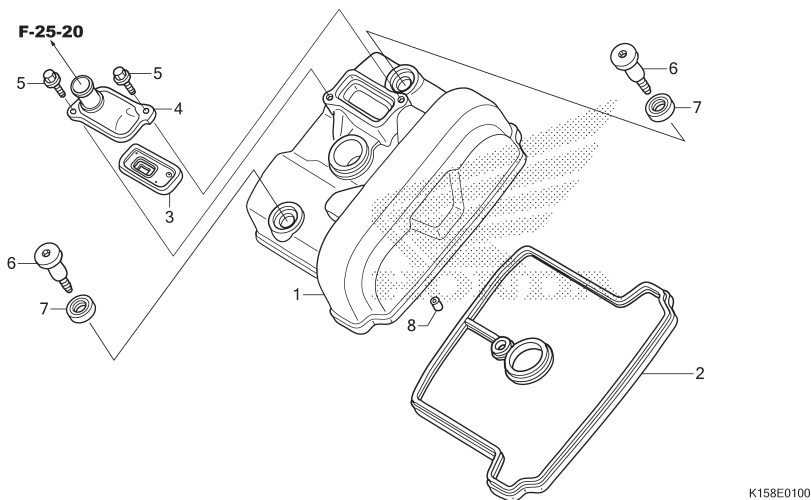

E-1

CYLINDER HEAD COVER

No. Ref.	L.O.N.	(Nomor ref. relatif) Deskripsi	F.R.T.
1	1111C4	COVER, CYLINDER HEAD	0,4
2	1111D2	GASKET, CYLINDER HEAD COVER	0,4
3	314125	VALVE, PAIR CHECK	0,4

2

No. Ref.	No. Part	Deskripsi	Jumlah CB150R 2012	No. Seri	Kode Parts Catalog
1	12311-KPP-900	COVER, CYLINDER HEAD.....	1		
2	12391-KPP-901	GASKET, HEAD COVER.....	1		
3	18601-MBA-J51	VALVE COMP., REED.....	1		
4	18612-K15-900	COVER, REED VALVE.....	1		
5	90002-KGH-901	BOLT, FLANGE, 5X14.....	2		
6	90017-KPP-900	BOLT, HEAD COVER.....	2		
7	90543-MV9-671	RUBBER, MOUNTING.....	2		
8	94301-10120	DOWEL PIN, 10X12.....	1		