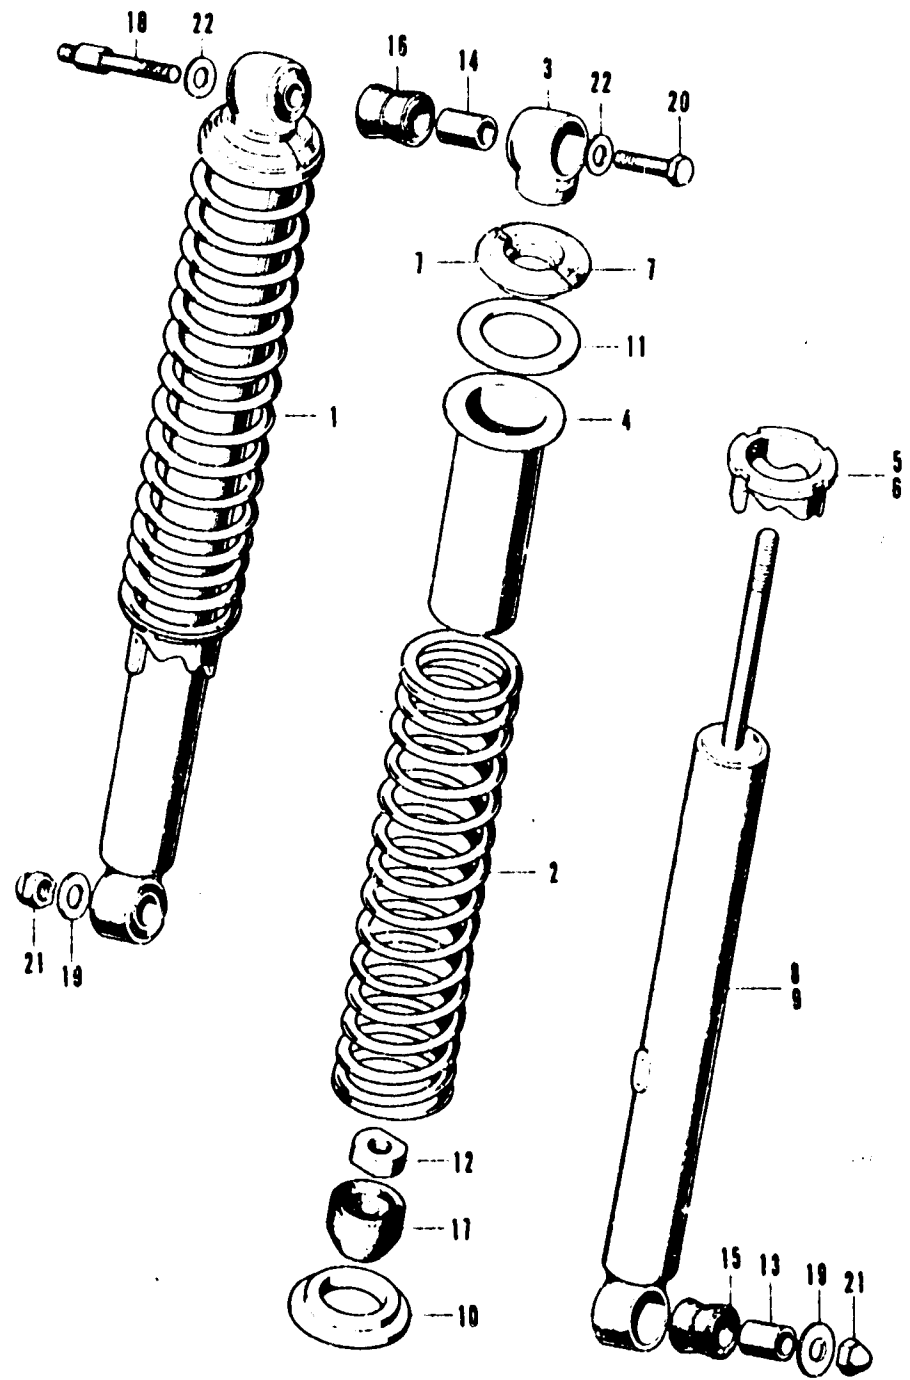

F-13 Rear Cushion

F-13 Rear Cushion

Ref. No.	Part No.	Description	Reqd. No.		Serial No.	Area Code
			SL125	K1 K2		
1	52400-110-791	CUSHION, RR.	2	2		F
	52400-331-670	CUSHION ASSY., RR.	2	2	1129790	F A,D,G
	52400-110-791	CUSHION, RR.	2	2	1129791	F
2	52401-331-670	SPRING, CUSHION	2	2		
3	52403-331-003	JOINT, UPPER (SHOWA)	2	2		
4	52406-331-003	GUIDE, RR. CUSHION	2	2		
5	52422-331-003	ADJUSTER, RR. CUSHION SPRING	2	2	1129790	F A,D,G
	52422-455-000	ADJUSTER, RR. CUSHION SPRING	2	2	1129791	F E
6	52422-455-000	ADJUSTER, RR. CUSHION SPRING	2	2		
7	52424-331-003	STOPPER, SPRING SEAT (SHOWA)	4	4		
8	52430-110-791	DAMPER ASSY., RR.	2	2		
9	52430-331-670	DAMPER ASSY., RR. 52430-110-791	2	2	1129790	F A,D,G
	52430-110-791	DAMPER ASSY., RR.	2	2	1129791	F
10	52458-331-003	SEAT, RR. CUSHION SPRING	2	2		
11	52459-074-003	SEAT, RR. CUSHION SPRING UPPER (SHOWA)	2	2		
12	52482-331-003	NUT, LOCK, 9MM (SHOWA)	2	2		
13	52486-056-000	COLLAR, RR. CUSHION RUBBER BUSH	2	2		
14	52486-074-000	COLLAR, RR. CUSHION RUBBER BUSH	2	2		
15	52488-331-003	RUBBER B, JOINT (SHOWA)	2	2		
16	52489-331-003	RUBBER A, JOINT	2	2		
17	52517-331-003	RUBBER, RP. CUSHION STOPPER	2	2		
18	90123-110-000	BOLT, RR. CUSHION UPPER	1	1		D,E,F,G
19	90527-230-000	WASHER, PLAIN, 10.3MM	2	2		
20	92000-08040-0A	BOLT, HEX, 8X40	2	2		A D,E,F,G
21	94021-10020-0S	NUT, CAP, 10MM	2	2		
22	94101-08000	WASHER, PLAIN, 8MM	2	2		