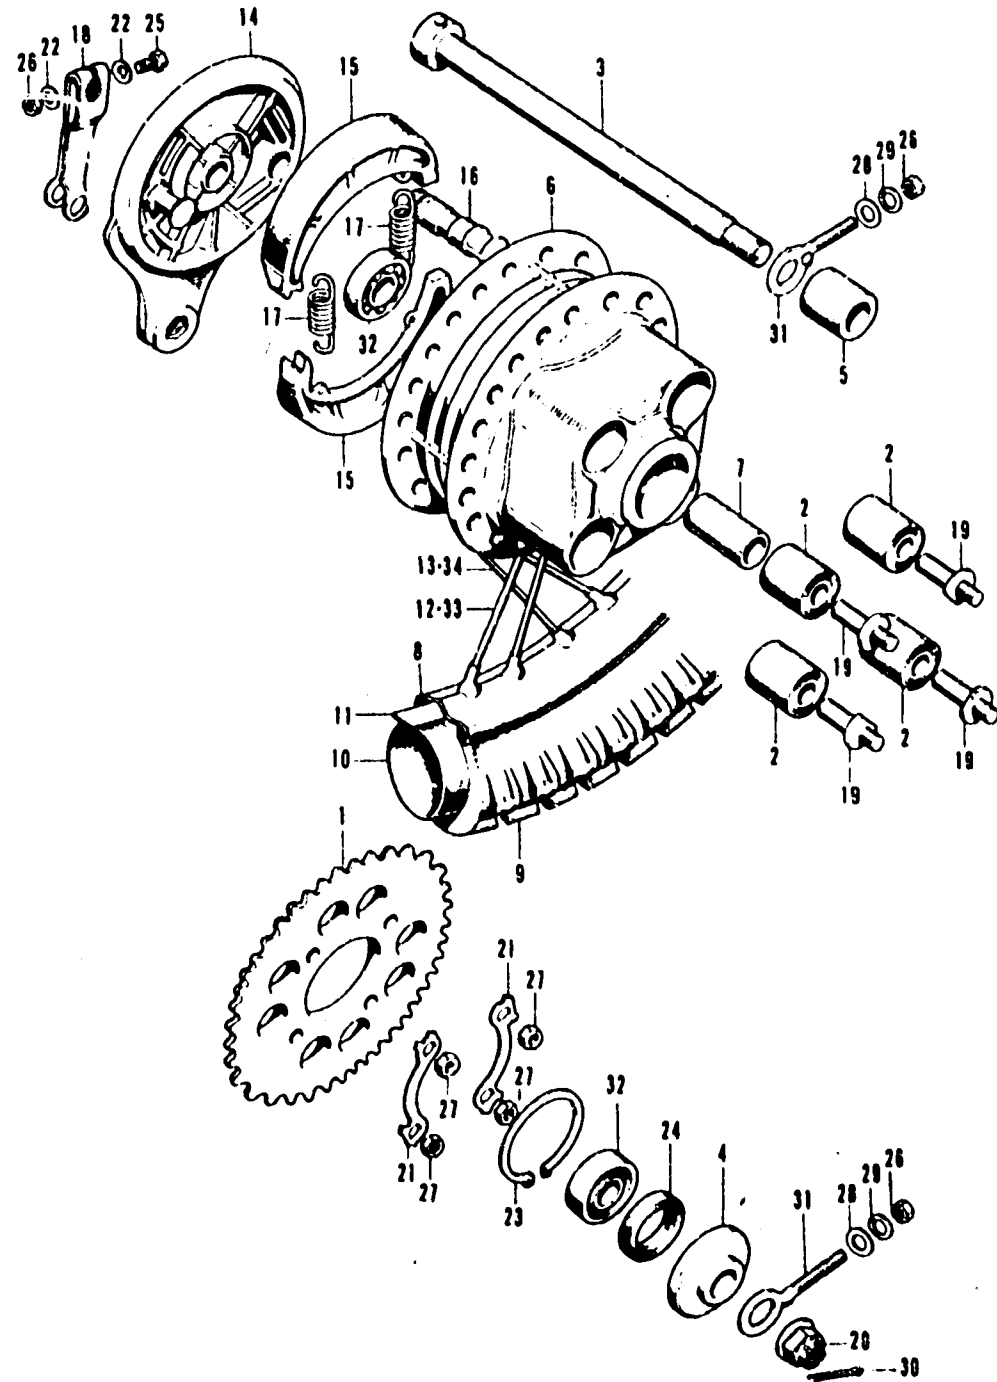

F-12 Rear Wheel

F-12 Rear Wheel

Ref. No.	Part No.	Description	Reqd. No.		Serial No.	Area Code
			SL125	K1 K2		
18	43410-041-020	ARM, RR. BRAKE	1	1		
19	90128-216-000	BOLT, DRIVEN SPROCKET FIXING	4	4		
20	90305-107-010	NUT, RR. AXLE	1	1		
21	90523-222-000	WASHER, TONGUED, 8.5X12	2	2		
22	90525-001-000	WASHER, RR. BRAKE ARM	2	2		
23	90664-216-000	CIR CLIP, 58MM	1	1		
24	91257-230-000	OIL SEAL, 28X42X7	1	1		
25	92000-06036	BOLT, HEX., 6X36	1	1		
26	94001-06000	NUT, HEX., 6MM	3	3		
27	94031-08000	NUT, HEX., 8MM	4	4		
28	94101-06000	WASHER, PLAIN, 6MM	2	2		
29	94111-06000	WASHER, SPRING, 6MM	2	2		
30	94201-30250	PIN, SPLIT, 3.0X25	1	1		
31	95014-12100	ADJUSTER C, R. CHAIN	2	2		
32	96140-63020	BEARING, BALL, 6302	2	2		
33	97337-52183-10	SPOKE J, 9X171.5			18	
34	97547-52182-10	SPOKE B, 9X171			18	

B110-46