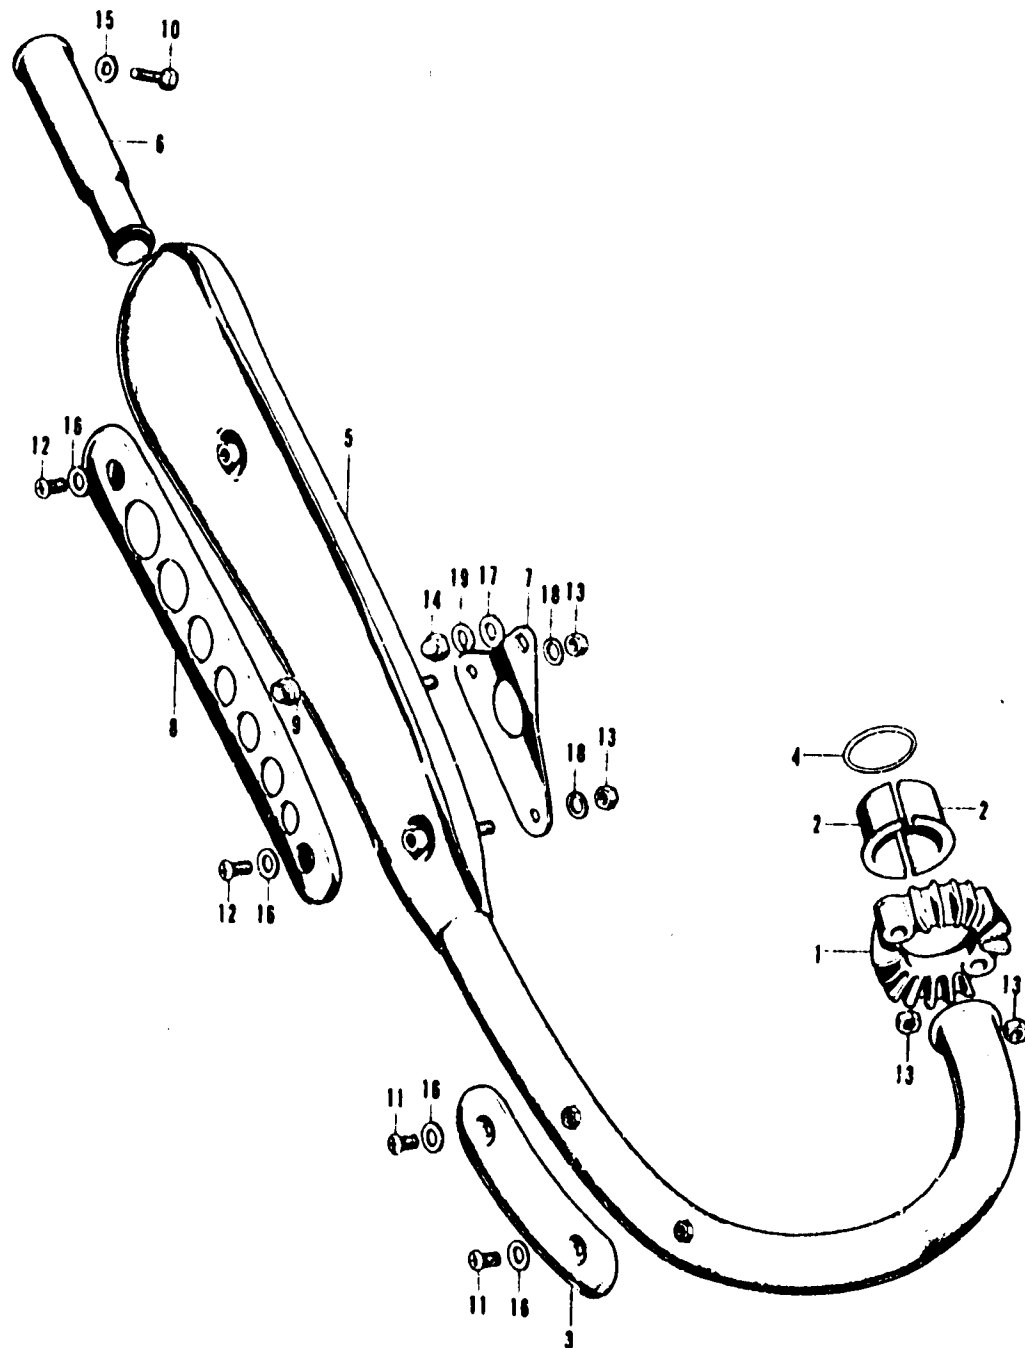

F-11 Exhaust Muffler (Used for A. Type)

F-11 Exhaust Muffler (Used for A. Type)

Ref. No.	Part No.	Description	Reqd. No.		Serial No.	Area Code
			SL125 K1	K2		
1	18231-323-000	JOINT, EX. PIPE	1	1		A
2	18233-107-000	COLLAR, EX. PIPE JOINT	2	2		A
3	18240-110-671	PROTECTOR, EX. PIPE	1	1		A
4	18291-216-000	GASKET, EX. PIPE	1	1		A
5	18300-331-671	MUFFLER COMP., EX.	1	1		A
6	18311-077-020	PIPE, EX. DIFFUSER	1	1		A
7	18353-331-770CT 18353-331-770SG	BRACKET, MUFFLER	1	1		A
8	18361-331-771	PROTECTOR, MUFFLER	1	1		A
9	18362-098-670	RUBBER, MUFFLER PROTFCTOR	1	1		A
10	92000-05020-4J	BOLT, HEX., 5X20	1	1		A
11	93500-06005	SCREW, PAN, 6X5	2	2		A
12	93500-06008	SCREW, PAN, 6X8	2	2		A
13	94001-06000	NUT, HEX., 6MM	4	4		A
14	94021-08000-0S	NUT, HEX. CAP, 8MM	1	1		A
15	94101-05000	WASHER, PLAIN, 5MM	1	1		A
16	94101-06000	WASHER, PLAIN, 6MM	4	4		A
17	94101-08000	WASHER, PLAIN, 8MM	1	1		A
18	94111-06000	WASHER, SPRING, 6MM	2	2		A
19	94111-08000	WASHER, SPRING, 8MM	1	1		A

331-5