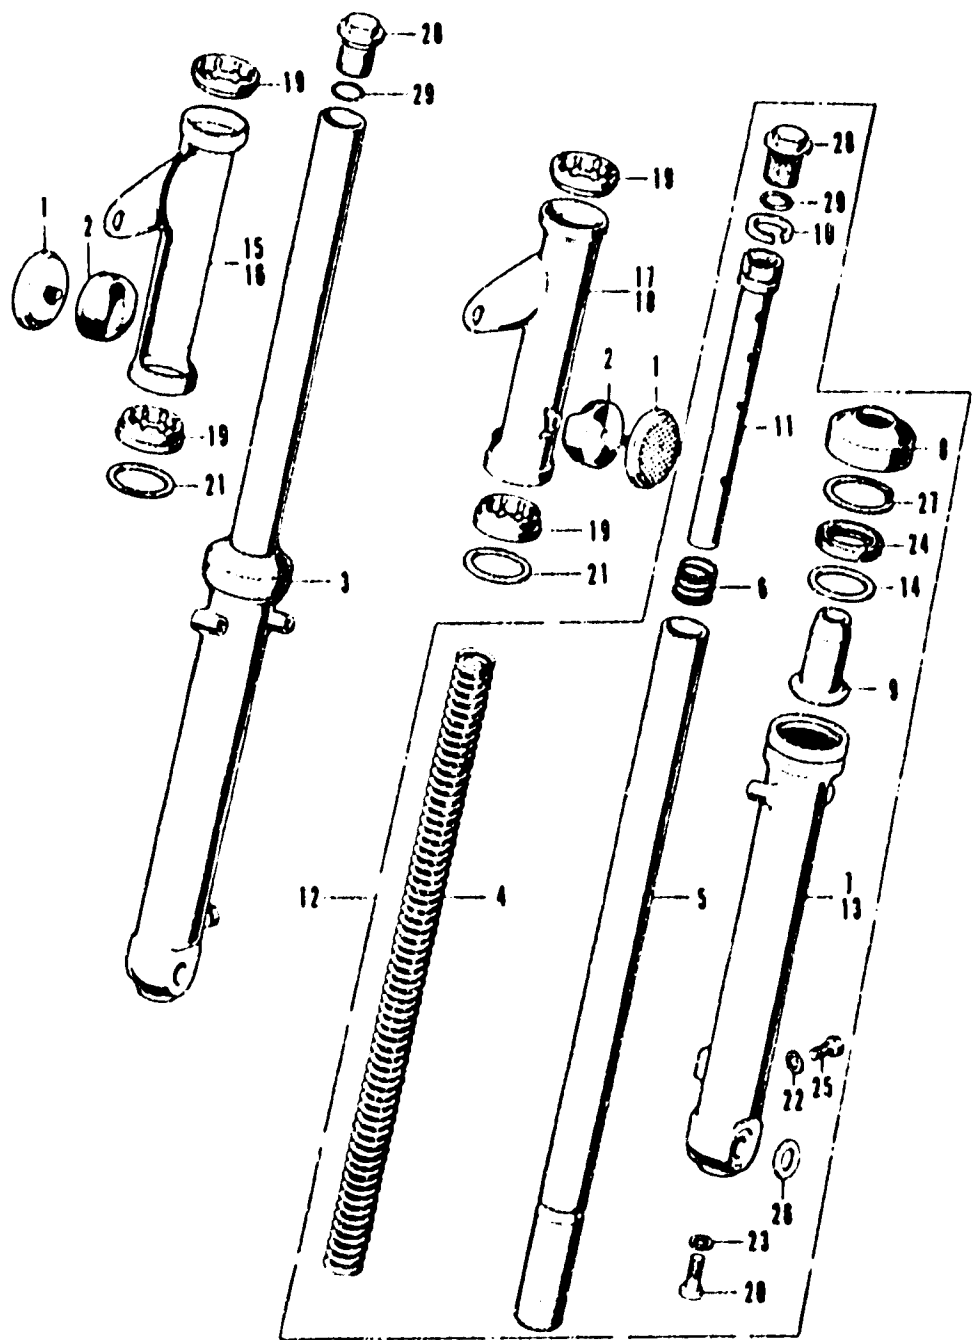

F-6 Front Fork

F-6 Front Fork

Ref. No.	Part No.	Description	Reqd. No.		Serial No.	Area Code
			SL125	K1 K2		
17	61312-331-0G0XM	STAY, L. HEAD LIGHT CASE	1		1132846	FIG
	61312-331-770XM	STAY, L. HEAD LIGHT CASE	1			A
	61312-331-620YM	STAY, L. HEAD LIGHT CASE	1		1132847	F
18	61312-331-780XM	STAY, L. HEAD LIGHT CASE	1			
19	61315-110-000	CUSHION, HEAD LIGHT STAY	4	4		
20	90116-283-010	BOLT, SOCKET, 8MM	2	2		
21	90502-110-000	WASHER, PLAIN, 32MM	2	2		
22	90543-273-000	PACKING, FR. FORK DRAIN COCK	2	2		
23	90544-283-000	WASHER, SPECIAL, 8MM	2	2		
24	91255-331-671	OIL SEAL, 31X43X12.5	2	2		
25	92000-06008	BOLT, HEX., 6X8	2	2		
26	94101-12000	WASHER, PLAIN, 12MM	2	2		
27	94521-45000	CIR CLIP, INTERNAL, 45MM	2	2		
28	94605-27100	BOLT OF FORK	2	2		
29	94608-30000	O-RING, 23X2.4	2	2		

B110 83A