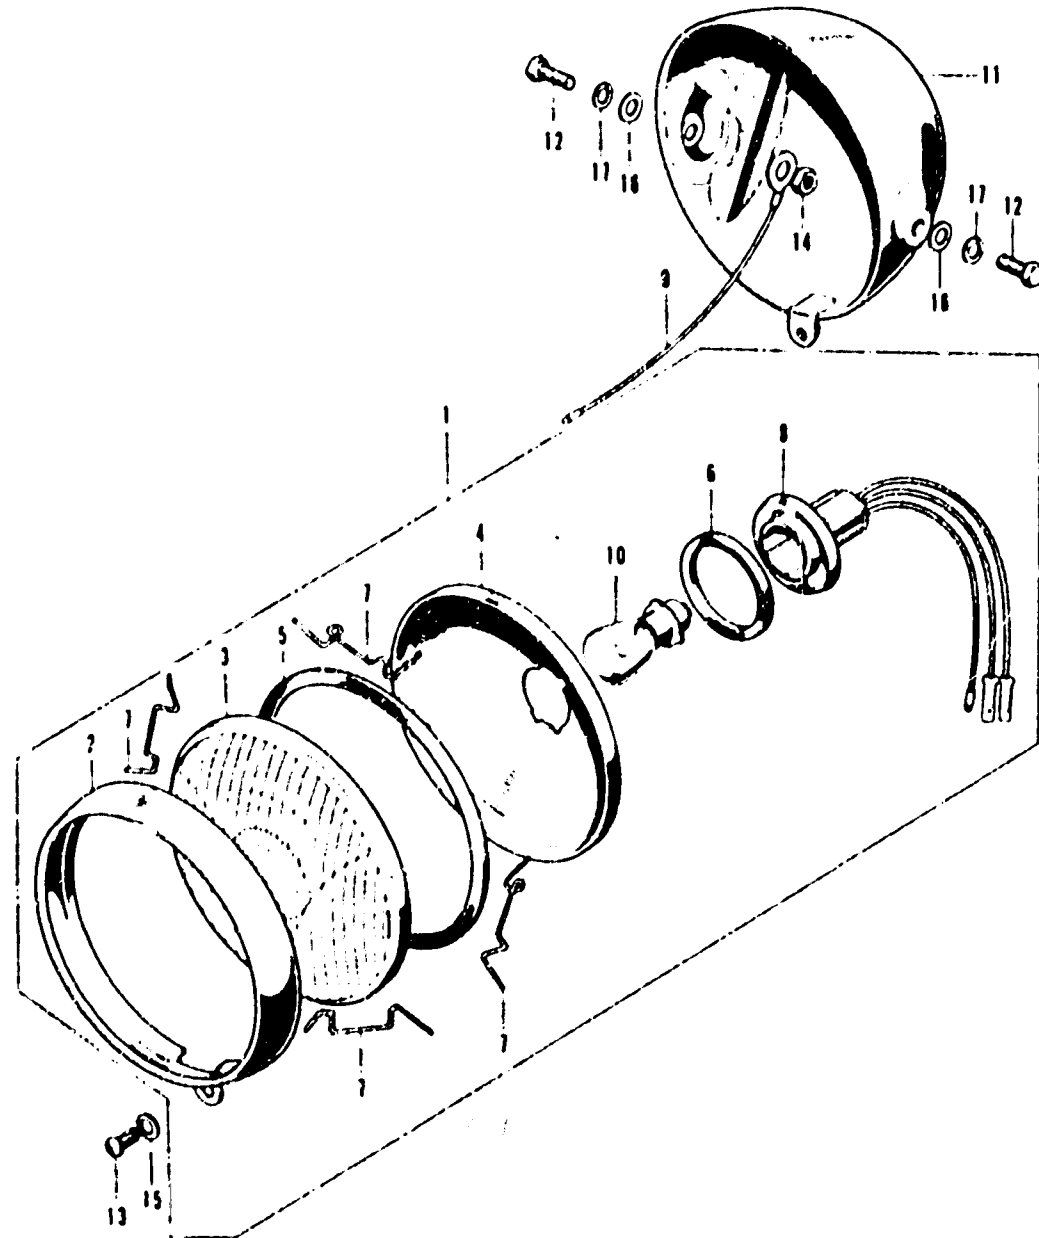

F-4-3 Head Light - Head Light Case (Used for D. Type)

F-4-3 Head Light - Head Light Case (Used for D. Type)

Ref. No	Part No	Description	Reqd. No.	Serial No.	Area Code
			SL125 K1 K2		
1	33100-331-003	LIGHT ASSY., HEAD (6V25/25W STANLEY)	1		0
2	33101-229-003	RIM, HEAD LIGHT (STANLEY)	1		0
3	33103-070-000	LENS, HEAD LIGHT	1		0
4	33104-070-000	REFRACTOR, HEAD LIGHT	1		0
5	33105-070-000	PACKING, HEAD LIGHT LENS	1		0
6	33109-567-003	PACKING, SOCKET	1		0
7	33115-070-000	SPRING, HEAD LIGHT	4		0
8	33130-229-013	SOCKET, HEAD LIGHT	1		0
9	33710-331-000	CORD, WINKER FATH	1		0
10	34901-331-003	BULB, HEAD LIGHT (6V 25/25W) (STANLEY)	1		0
11	61301-331-010MA	CASE, HEAD LIGHT	1		0
	61301-331-0107	CASE, HEAD LIGHT	1		0
12	92000-08016-0A	NUT, HEX., R#16	2		0
13	93500-05012-0A	SCREW, PAN, 5X12	1		0
14	94030-08000	NUT, HEX., 8MM	1		0
15	94101-05000	WASHER, PLAIN, 5MM	1		0
16	94101-08000	WASHER, PLAIN, 8MM	2		0
17	94111-08100	WASHER, SPRING, 8MM	2		0

B110-38