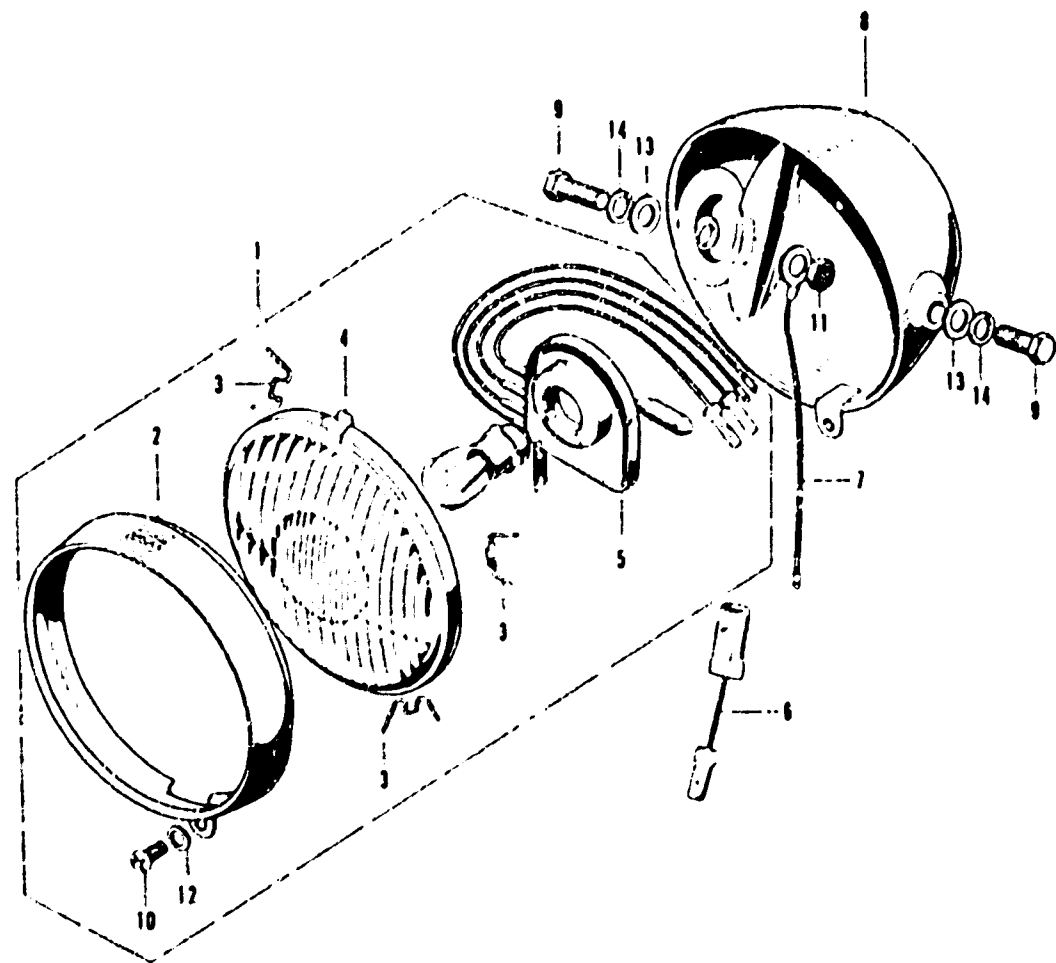

F-4-1 Head Light • Head Light Case (Used for F. Type)

F-4-1 Head Light • Head Light Case (Used for F. Type)

Ref. No.	Part No.	Description	Reqd. No.		Serial No.	Area Code
			SL125	K1 K2		
1	33100-324-621	LIGHT ASSY., HEAD (STANLEY)	1			F
2	33101-230-621	RIM, HEAD LIGHT	1			F
3	33108-324-621	SPRING, UNIT HOLDER	3			F
4	33120-230-621	LIGHT UNIT, HEAD	1			F
5	33130-286-622	SOCKET, HEADLIGHT	1			F
6	33164-107-600	CORD, POSITION LAMP SUB	1			F
7	33710-331-000	CORD, WINKER EARTH	1			F
8	61301-331-010CN	CASE, HEAD LIGHT	1			F
	61301-331-010DD	CASE, HEAD LIGHT	1			F
	61301-331-010DF	CASE, HEAD LIGHT	1			F
	61301-331-0107	CASE, HEAD LIGHT	1			F
9	92000-08016-08	BOLT, HEX., 8X16	2			F
10	93500-05012-0A	SCREW, PAN, 5X12	1			F
11	94001-08000-0S	NUT, HEX., 8MM	1			F
12	94101-05000	WASHER, PLAIN, 5MM	1			F
13	94101-08000	WASHER, PLAIN, 8MM	2			F
14	94111-08000	WASHER, SPRING, 8MM	2			F