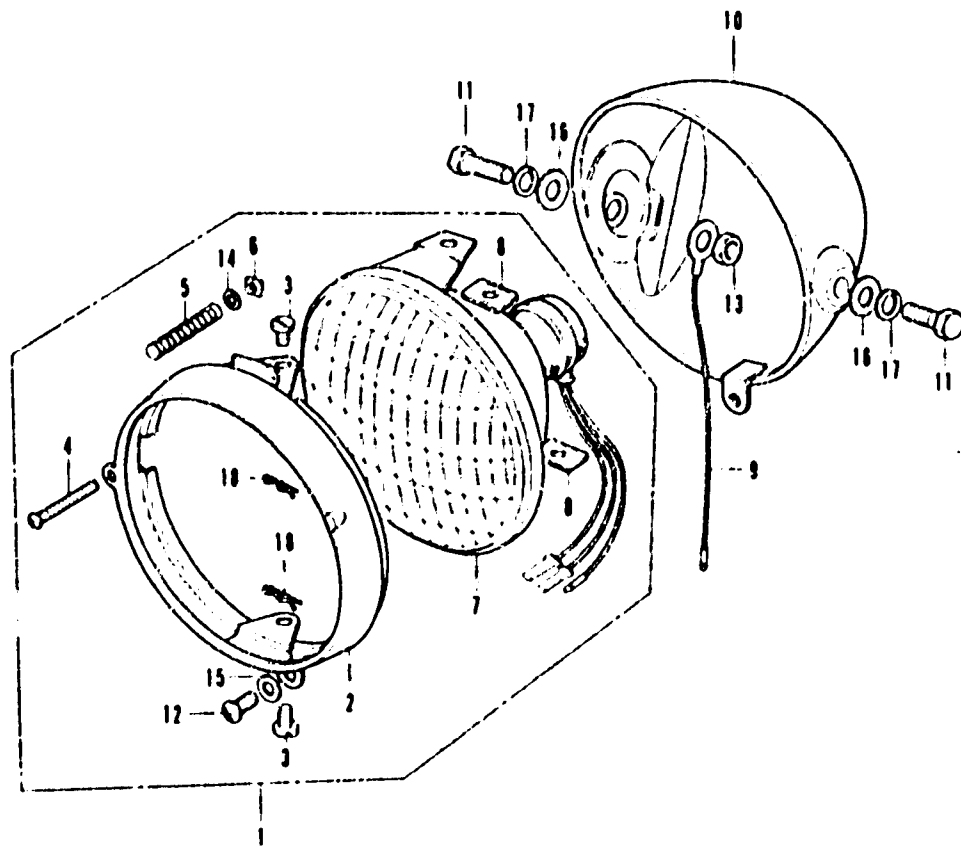

F-4 Head Light • Head Light Case (Used for A. Type)

F-4 Head Light • Head Light Case (Used for A. Type)

Ref. No.	Part No.	Description	Reqd. No.		Serial No.	Area Code
			SL125	K1 K2		
1	33100-243-670	LIGHT ASSY., HEAD	1	1		A
2	33101-243-670	RIM, HEAD LIGHT	1	1		A
3	33102-283-000	SCREW, UNIT HOLDER	2	2		A
4	33103-200-020	SCREW, HEAD LIGHT BEAM ADJUSTING	1	1		A
5	33107-200-023	SPRING, HEADLIGHT BEAM ADJUSTING (STANLEY)	1	1		A
6	33117-200-023	NUT, HEAD LIGHT BEAM ADJUSTING	1	1		A
7	33120-243-670	LIGHT UNIT, HEAD	1	1		A
8	33128-200-033	NUT, UNIT HOLDER	2	2		A
9	33710-331-000	CORD, WINKER EARTH	1	1		A
10	61301-331-010MA	CASE, HEAD LIGHT	1			A
	61301-331-010NR	CASE, HEAD LIGHT		1		
	61301-331-010Z	CASE, HEAD LIGHT	1	1		A
11	92000-08016-08	BOLT, HEX., 8X16	2	2		A
12	93500-05012-0A	SCREW, PAN, 5X12	1	1		A
13	94030-08000	NUT, HEX., 8MM	1	1		A
14	94101-04000	WASHER, PLAIN, 4MM	1	1		A
15	94101-05000	WASHER, PLAIN, 5MM	1	1		A
16	94101-08000	WASHER, PLAIN, 8MM	2	2		A
17	94111-08000	WASHER, SPRING, 8MM	2	2		A
18	94251-05000	PIN, LOCK, 5MM	2	2		A

B331-50