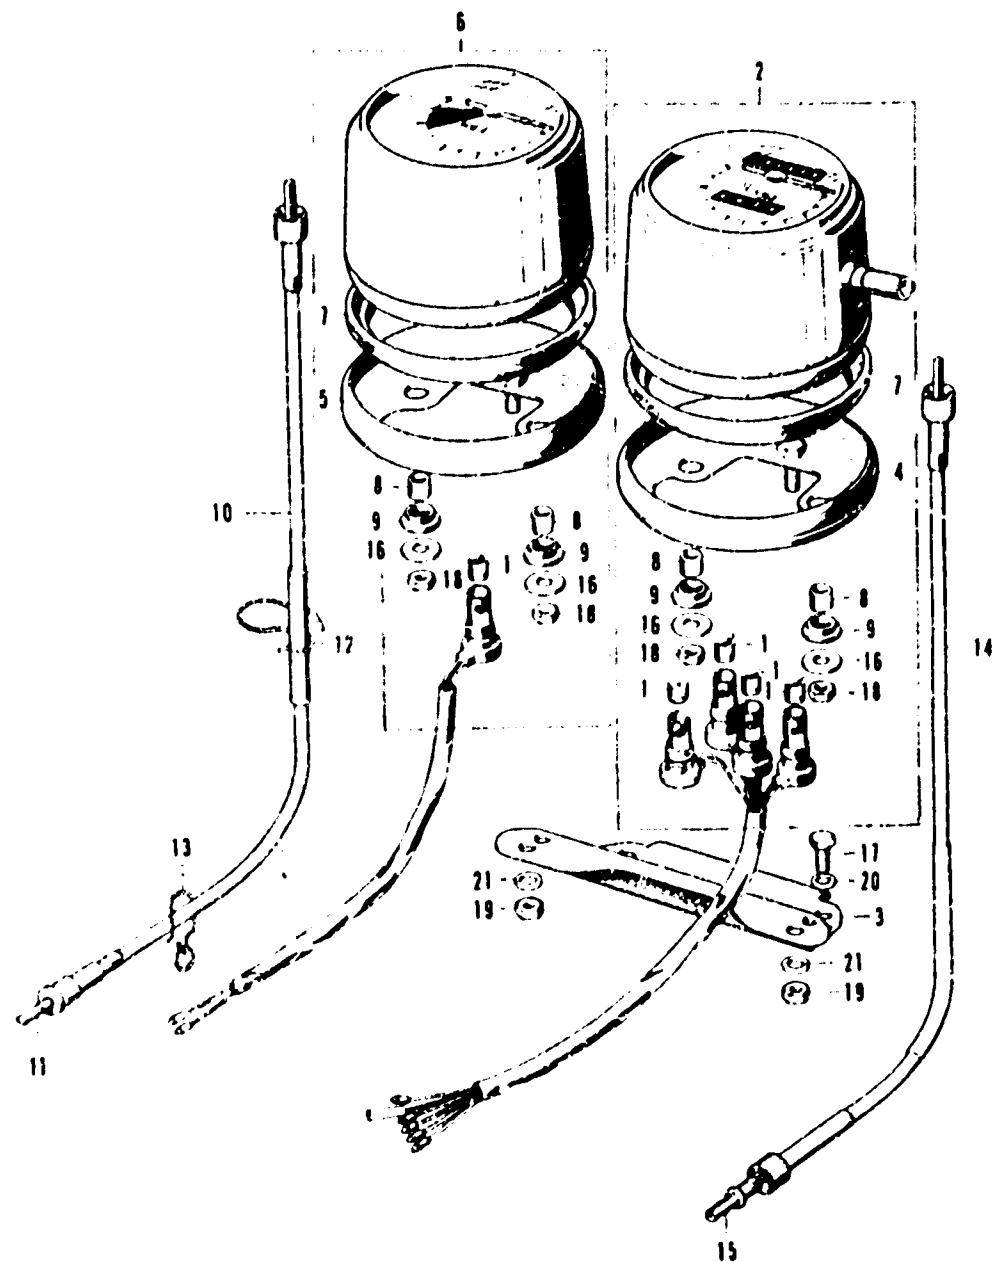

F-3-1 Speedometer · Tachometer (SL126K2)

F-3-1 Speedometer · Tachometer (SL125K2)

Ref. No.	Part No.	Description	Reqd. No. SL125 K1 K2	Serial No.	Area Code
1	34908-230-000	BULB, SPEEDOMETER (6V 1.7W)	5		
2	37200-331-781	SPEEDOMETER ASSY. (MILF)	1		
3	37212-331-780C1	BRACKET, SPEEDO & TACHOMETER	1		
4	37213-110-790	RING, METER SET	1		
5	37213-331-000	RING, METER SET	1		
6	37240-331-781	TACHOMETER ASSY. (NIPPON SEIKI)	1		
7	37242-307-670	CUSHION, METER	2		
8	37243-307-670	COLLAR, METER SET	4		
9	37244-307-670	RUBBER, METER SET	4		
10	37260-331-010	CABLE ASSY., TACHOMETER	1		
11	37261-331-310	CABLE, TACHOMETER INNER	1		
12	37262-331-010	CLAMP, TACHOMETER CABLE	1		
13	37263-331-770	CLAMP, TACHOMETER CABLE	1		
14	44830-331-000	CABLE ASSY., SPEEDOMETER	1		
15	44832-331-000	CABLE, SPEEDOMETER INNER	1		
16	90581-701-000	WASHER, 18MM	4		
17	92000-06012	BOLT, HEX., 6X12	2		
18	94001-06000	NUT, HEX., 6MM	4		
19	94001-08000-05	NUT, HEX., 8MM	2		
20	94101-06000	WASHER, PLAIN, 6MM	2		
21	94111-08000	WASHER, SPRING, 8MM	2		