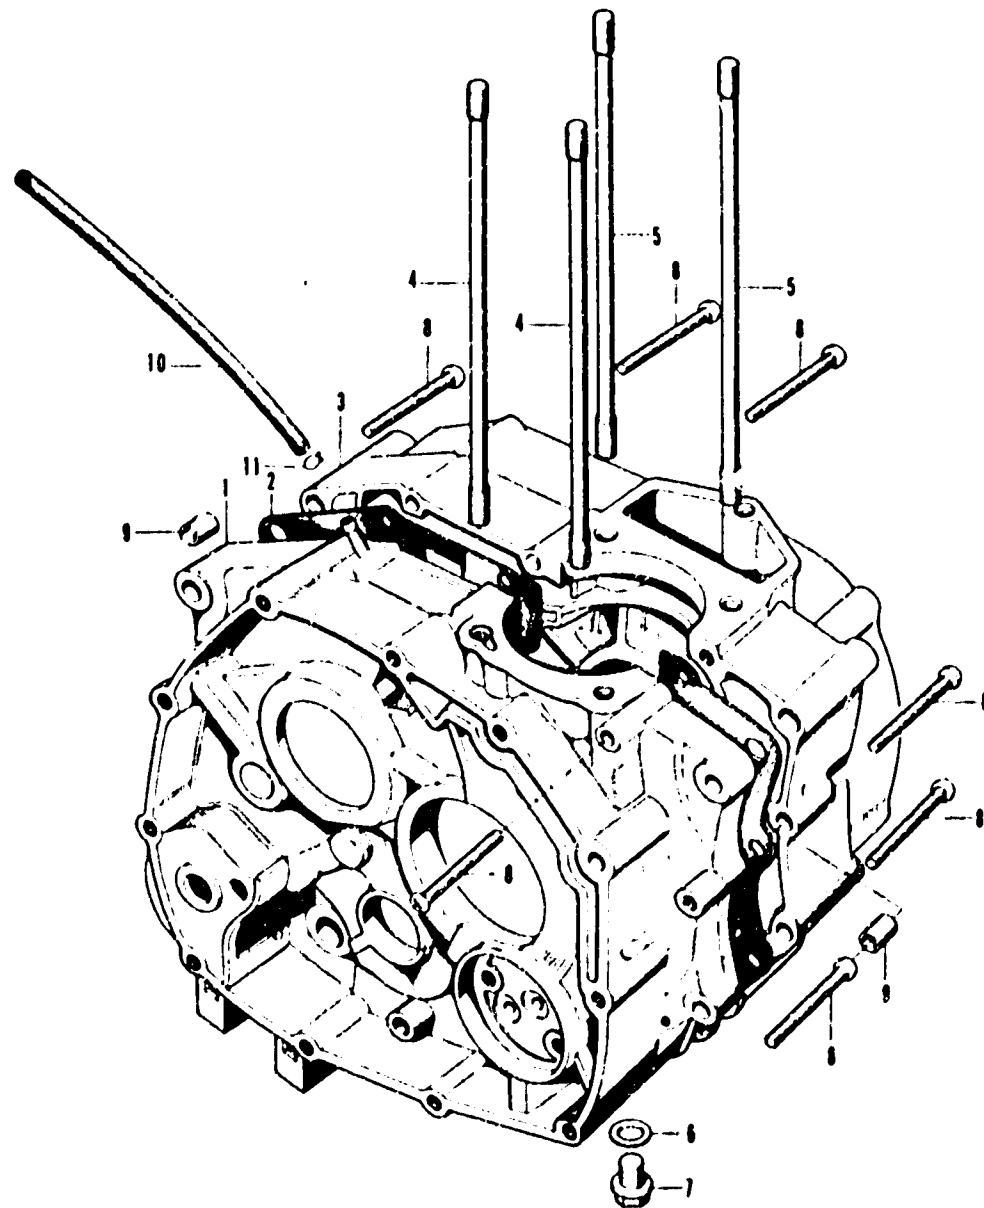

E-13 Right & Left Crankcase

E-13 Right & Left Crankcase

Ref. No.	Part No.	Description	Reqd. No.		Serial No.	Area Code
			SL125	K1 K2		
1	11100-331-770	CRANKCASE COMP., R.	1	1		
2	11191-324-00C	GASKET, CRANKCASE	1	1		
3	11200-324-010	CRANKCASE COMP., L.	1	1		
4	90031-107-000	BOLT A; CYLINDER STUD	2	2		
5	90032-107-000	BOLT B; CYLINDER STUD	2	2		
6	90407-231-000	PACKING; DRAIN COCK	1	1		
7	92800-12000	BOLT; DRAIN PLUG; 12MM	1	1		
8	93500-06050	SCREW; PAN; 6X50	11	11		
9	94301-10140	PIN A; DOWEL; 10X14	2	2		
10	95001-50180	TUBE; FUEL; 5.0X180	1	1		
11	95002-50000	CLIP C9; TUBE	1	1		

B110-13