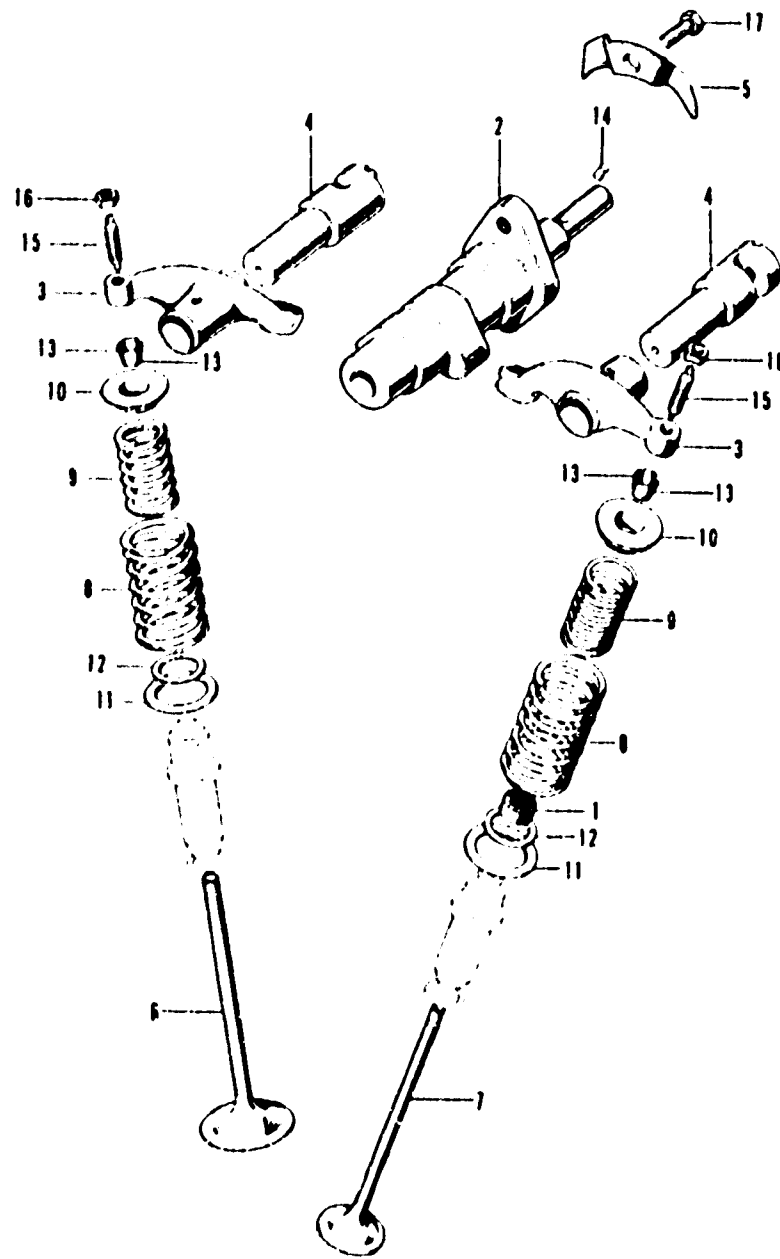

E-3 Camshaft - Valve

E-3 Camshaft - Valve

Ref. No.	Part No.	Description	Reqd. No.		Serial No.	Area Code
			SL.25	K1 K2		
1	12209-107-760	SEAL, VALVE STEM	1	1		
2	14101-324-000	CAMSHAFT	1	1		
3	14431-324-000	ARM, VALVE ROCKER	2	2		
4	14451-107-000	SHAFT, VALVE ROCKER ARM	2	2		
5	14456-107-010	PLATE, ROCKER ARM SHAFT SETTING	1	1		
6	14711-107-020	VALVE, IN.	1	1		
7	14721-324-000	VALVE, EX.	1	1	1131075	A, D, F, G
	14721-324-010	VALVE, EX.	1	1	1216579	
					1131076	D, F, G
					1216580	
8	14751-324-000	SPRING, VALVE OUTER	2	2		
9	14761-324-000	SPRING, VALVE INNER	2	2		
10	14771-107-020	RETAINER, VALVE SPRING	2	2		
11	14775-107-000	SEAT, VALVE SPRING OUTER	2	2		
12	14776-107-010	SEAT, VALVE SPRING INNER	2	2		
13	14781-107-020	COTTER, VALVE	4	4		
14	30905-216-000	PIN, CAMSHAFT, 3X5.2	1	1		
15	90012-324-000	SCREW, TAPPET ADJUSTING	2	2		
16	40206-250-000	NUT, TAPPET ADJUSTING	2	2		
17	92000-06010	BOLT, HEX., 6X10	1	1		