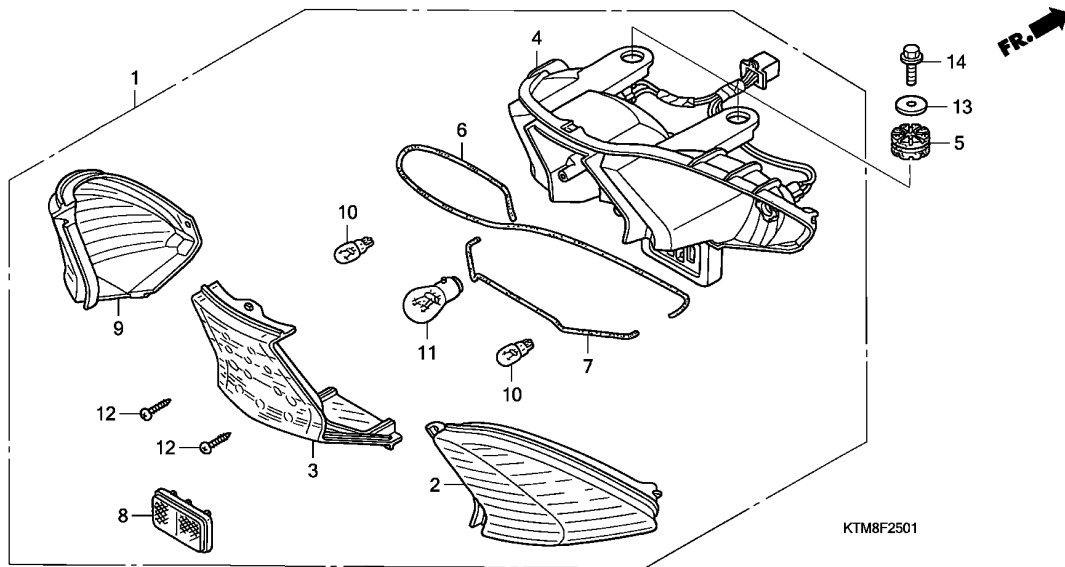

F-25-1

REAR COMBINATION LIGHT(2)

L 4

Ref. No.	L.O.N.	(Relative ref. Number) Description	F.R.T.
1	6161D5	TAILLIGHT UNIT	0.6
4	6161E2	BASE, TAILLIGHT	0.7
10		(2,6,7,9)	
	616139	BULB, WINKER :REAR	0.1
		.NOTE: Same time for two units	
	6161G0	BULB, WINKER :FOR 1 VEHICLE --	0.2
11		(3,6,7)	
	6161G1	BULB, TAILLIGHT	0.1

Ref. No.	Part No.	Description	Reqd. QTY					Serial No.	Parts catalogue code
			ANF125MR	AFP125	KCS/KS	MCS	A		
			5/M5	7/M7	8/M8	9/M9			
1	33700-KPH-701	LIGHT ASSY., RR. COMBINATION	-	1	-	1	-		
2	33702-KPH-701	LENS, R. WINKER	-	1	-	1	-	MA,MMA	
3	33703-KPH-701	LENS COMP., TAILLIGHT	-	1	-	1	-	MA,MMA	
4	33704-KPH-701	BASE COMP., TAILLIGHT	-	1	-	1	-	MA,MMA	
5	33705-KW7-900	RUBBER A, TAILLIGHT MOUNTING	-	2	-	2	-	MA,MMA	
6	33706-KPH-701	PACKING (1)	-	1	-	1	-	MA,MMA	
7	33707-KPH-701	PACKING (2)	-	1	-	1	-	MA,MMA	
8	33741-KAN-961	REFLECTOR, RR. REFLEX (STANLEY)	-	1	-	1	-	MA,MMA	
9	33752-KPH-701	LENS, L. WINKER	-	1	-	1	-	MA,MMA	
10	34905-KAN-W01	BULB, WINKER (12V 10W) (STANLEY)	-	2	-	2	-	MA,MMA	
11	34906-GB6-921	BULB, TAILLIGHT (12V 18/5W) (STANLEY)	-	1	-	1	-	MA,MMA	