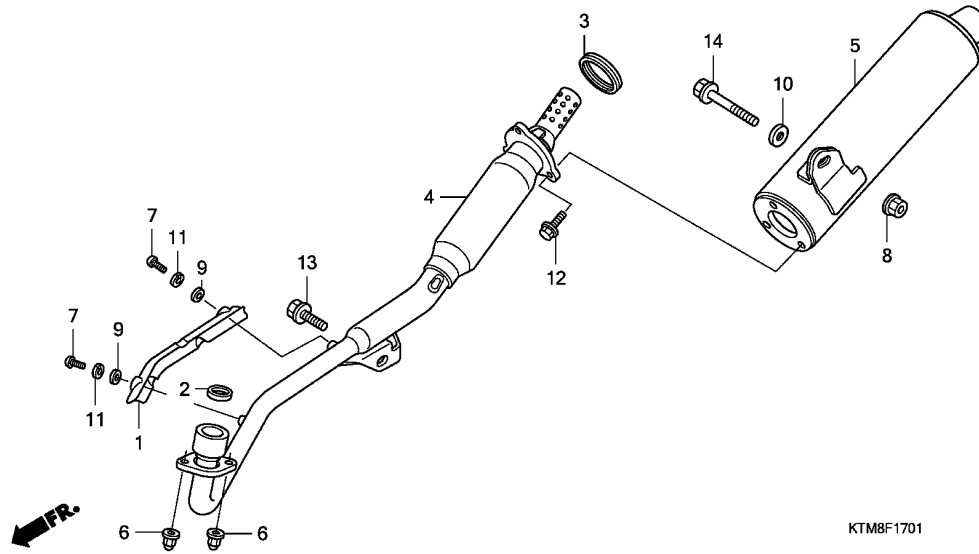

F-17-1

EXHAUST MUFFLER(2)

K 1

KTM8F1701

Ref. No.	L.O.N.	(Relative ref. Number) Description	F.R.T.
1	313125	COVER, EXHAUST PIPE	0.1
2	3131B4	GASKET, EXHAUST PIPE	0.3
4	313110	PIPE, EXHAUST	0.3
5		(3)	
	3131L1	MUFFLER(A)	0.2

3

Ref. No.	Part No.	Description	Reqd. QTY					Serial No.	Parts catalogue code
			ANF125MR 5/M5	7/M7	8/M8	9/M9	AFP125 KCS/KS MCS A		
1	18240-KPG-T00	COVER, EX. PIPE	-	-	1	-	-	-----	2MA
2	18291-HB2-900	GASKET, EX. PIPE	-	-	1	-	1	-----	2MA
3	18292-KGH-901	GASKET, EX. PIPE	-	-	1	-	1	-----	2MA
4	18320-KVL-T10	PIPE COMP., EX.	-	-	1	-	1	-----	2MA
5	18330-KVL-T10	MUFFLER COMP.	-	-	1	-	1	-----	2MA
6	90304-KPH-900	NUT, HEX. CAP, 8MM	-	-	2	-	-	-----	2MA
7	93500-05008-0G	SCREW, PAN, 5X8	-	-	2	-	2	-----	2MA
8	94050-08000	NUT, FLANGE, 8MM	-	-	1	-	-	-----	2MA
9	94101-05700	WASHER, PLAIN, 5MM	-	-	2	-	1	-----	2MA
10	94103-08000	WASHER, PLAIN, 8MM	-	-	1	-	2	-----	2MA
			-	-	-	-	1		
11	94111-05700	WASHER, SPRING, 5MM	-	-	2	-	-	-----	2MA
12	95701-06020-00	BOLT, FLANGE, 6X20	-	-	3	-	2	-----	2MA
13	95701-08016-00	BOLT, FLANGE, 8X16	-	-	1	-	3	-----	2MA
			-	-	-	-	1		