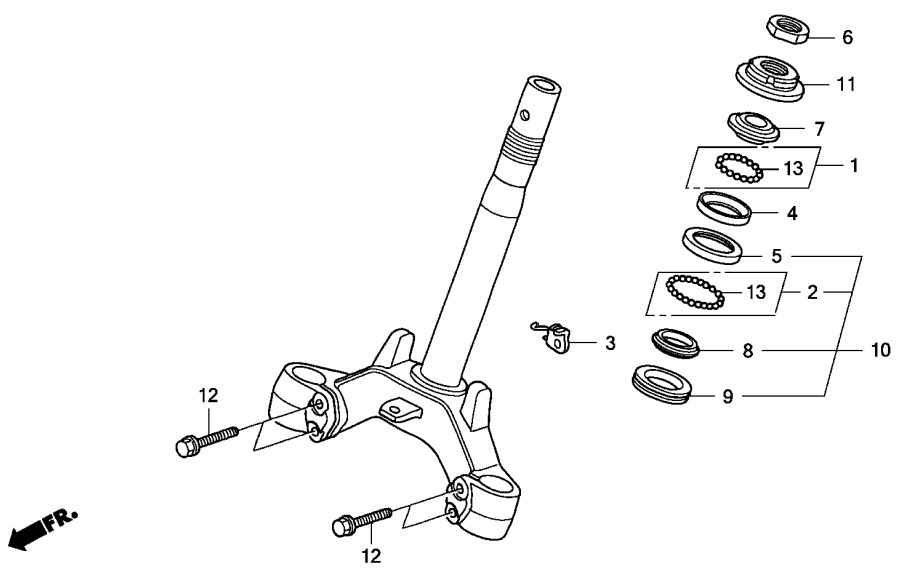

F-6

STEERING STEM

13

KTM8F0600A

Ref. No.	L.O.N.	(Relative ref. Number) Description	F.R.T.
4	5101A0	RACE, STEERING BALL :UPPER ...	1.1
	5101C9	RACE, STEERING BALL :BOTH	1.1
	5101E6	RACE, STEERING BALL(A) :UPPER	1.2
		.NOTE: '07- model	
	5101E8	RACE, STEERING BALL(A) :BOTH .	1.2
		.NOTE: '07- model	
5	5101A1	RACE, STEERING BALL :LOWER ...	1.1
	5101C9	RACE, STEERING BALL :BOTH	1.1
	5101E7	RACE, STEERING BALL(A) :LOWER	1.2
		.NOTE: '07- model	
	5101E8	RACE, STEERING BALL(A) :BOTH .	1.2
		.NOTE: '07- model	
7	5101A9	RACE, STEERING TOP CONE	0.5
	5101E9	RACE, STEERING TOP CONE(A) ...	0.6
		.NOTE: '07- model	
8		(9)	
	5101B0	RACE, STEERING BOTTOM CONE ...	1.2
	5101F0	RACE, STEERING BOTTOM CONE(A)	1.3
		.NOTE: '07- model	
10	510100	STEM OR SHAFT ASSY., STEERING	1.1
	5101F1	STEM OR SHAFT ASSY., STEERING	
		(A)	1.2
		.NOTE: '07- model	
11	5101B2	THREAD, STEERING HEAD TOP	0.5
+	5101F2	THREAD, STEERING HEAD TOP(A) .	0.6

3

Ref. No.	Part No.	Description	Reqd. QTY					Serial No.	Parts catalogue code
			ANF125MR	AFP125	KCS/KS	MCS	A		
			5/M5	7/M7	8/M8	9/M9			
1	06530-GBG-B20	BALL SET, STEEL, #6X23	1	1	1	1	1		
2	06531-GBG-B20	BALL SET, STEEL, #6X29	1	1	1	1	1		
3	45465-KPH-650	GUIDE, FR. BRAKE CABLE	1	1	1	1	1		
4	50301-GN5-901	RACE, STEERING TOP BALL	1	1	1	1	1		
5	50302-GN5-900	RACE, STEERING BOTTOM BALL ..	1	1	1	1	1		
6	50306-GN5-900	NUT, STEERING STEM LOCK	1	1	1	1	1		
7	53211-GN5-900	RACE, STEERING TOP CONE	1	1	1	1	1		
8	53212-GN5-900	RACE, STEERING BOTTOM CONE ..	1	1	1	1	1		
9	53214-GN5-900	DUST SEAL, STEERING HEAD	1	1	1	1	1		
10	53219-KPH-E20	STEM SUB ASSY., STEERING	1	1	1	1	1		
11	53220-GN5-850	THREAD COMP., STEERING HEAD							
		TOP	1	1	1	1	1		
12	95801-10045-00	BOLT, FLANGE, 10X45	4	4	4	4	4		
13	96211-06000	BALL, STEEL, #6 (3/16)	52	-	-	-	-		