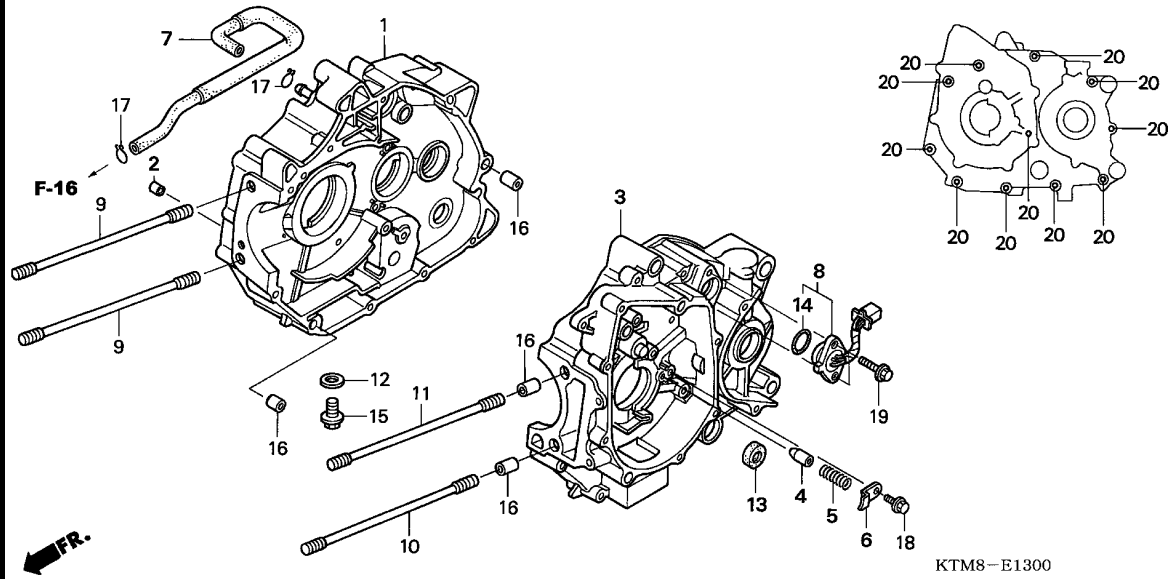

E-13

CRANKCASE

G 4

Ref. No.	L.O.N.	(Relative ref. Number) Description	F.R.T.
13	1101F9	OIL SEAL, GEARSHIFT SPINDLE ..	1.2
	1101F9B	.'07 model add	0.1
	1101S1	OIL SEAL, GEARSHIFT SPINDLE(A)	1.1
		.NOTE: '08- model	

Ref. No.	Part No.	Description	Reqd. QTY					Serial No.	Parts catalogue code
			ANF125MR	AFP125	KCS/KS				
			5/M5	7/M7	8/M8	9/M9	MCS		
17	95002-70000	CLIP, TUBE (C11)	2	-	-	-	-		
	95002-80000	CLIP, TUBE (C12)	-	2	2	2	2		
18	95701-06014-00	BOLT, FLANGE, 6X14	1	1	1	1	1		
19	95701-06016-00	BOLT, FLANGE, 6X16	2	2	2	2	2		
20	96001-06060-00	BOLT, FLANGE, 6X60	11	11	11	11	11		