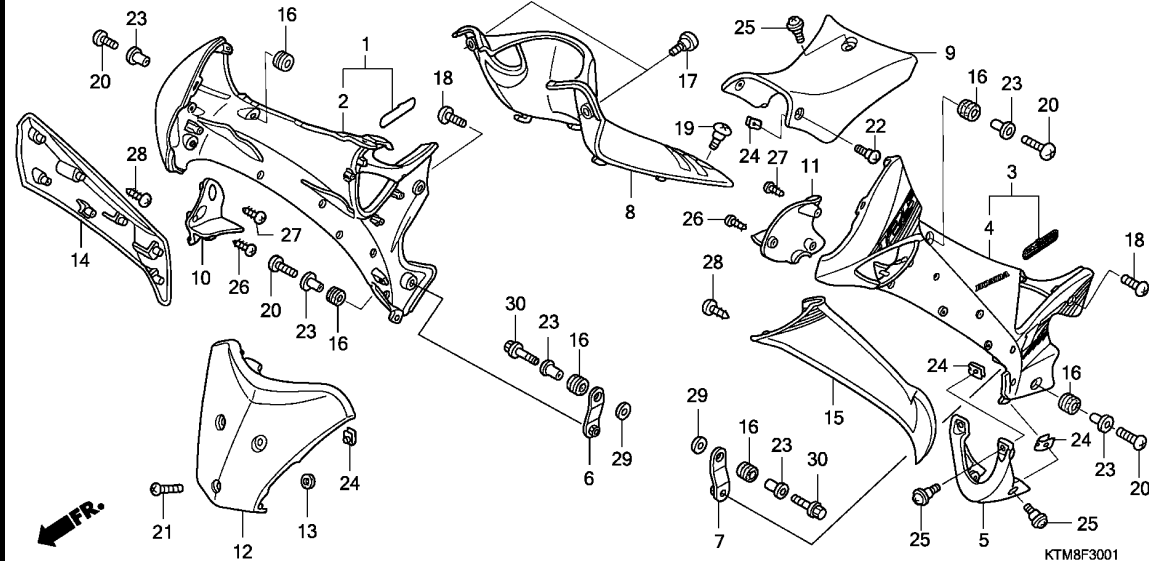

F-30-1

MAIN PIPE COVER/LEG SHIELD(2)

M 5

Ref. No.	L.O.N.	(Relative ref. Number) Description	F.R.T.
1	(2)		
4131S9		COVER, MAIN PIPE SIDE :RIGHT	0.5
4131T0		COVER, MAIN PIPE SIDE :BOTH	0.8
3	(4)		
4131S8		COVER, MAIN PIPE SIDE :LEFT	0.5
5		COVER, UNDER	0.1
8		COVER, MAIN PIPE UPPER	0.1
9		COVER, CENTER	0.1
12		COVER, FRONT CENTER	0.1
14		LEGSHIELD :RIGHT	0.5
4131S7		LEGSHIELD :BOTH	0.8
15		LEGSHIELD :LEFT	0.5

3

Ref. No.	Part No.	Description	Reqd. QTY					Serial No.	Parts catalogue code
			ANF125MR 5/M5	7/M7	8/M8	9/M9	AFP125 KCS/KS MCS A		
1	64200-KVL-910ZA	COVER SET, R. MAIN PIPE SIDE *TYPE1*(WL)	-	1	-	-	-	-----	MMA
	64200-KVL-910ZB	COVER SET, R. MAIN PIPE SIDE *TYPE2*(WL)	-	1	-	-	-	-----	MMA
	64200-KVL-910ZC	COVER SET, R. MAIN PIPE SIDE *TYPE3*(WL)	-	1	-	-	-	-----	MMA
	64200-KVL-910ZD	COVER SET, R. MAIN PIPE SIDE *TYPE4*(WL)	-	1	-	-	-	-----	MMA
	64200-KVL-M00ZA	COVER SET, R. MAIN PIPE SIDE *TYPE1*(WL)	-	-	1	-	-	-----	MMA
	64200-KVL-M00ZB	COVER SET, R. MAIN PIPE SIDE *TYPE2*(WL)	-	-	1	-	-	-----	MMA
	64200-KVL-M00ZC	COVER SET, R. MAIN PIPE SIDE *TYPE3*(WL)	-	-	1	-	-	-----	MMA
	64200-KVL-M30ZA	COVER SET, R. MAIN PIPE SIDE *TYPE1*(WL)	-	-	-	1	-	-----	MMA
	64200-KVL-M30ZB	COVER SET, R. MAIN PIPE SIDE *TYPE2*(WL)	-	-	-	1	-	-----	MMA
	64200-KVL-M30ZC	COVER SET, R. MAIN PIPE SIDE *TYPE3*(WL)	-	-	-	1	-	-----	MMA
2	64200-KVL-920ZA	COVER SET, R. MAIN PIPE SIDE *TYPE1*(WL)	-	1	-	-	-	-----	MA
	64200-KVL-920ZB	COVER SET, R. MAIN PIPE SIDE *TYPE2*(WL)	-	1	-	-	-	-----	MA
	64200-KVL-920ZC	COVER SET, R. MAIN PIPE SIDE *TYPE3*(WL)	-	1	-	-	-	-----	MA
	64200-KVL-920ZD	COVER SET, R. MAIN PIPE SIDE *TYPE4*(WL)	-	1	-	-	-	-----	MA