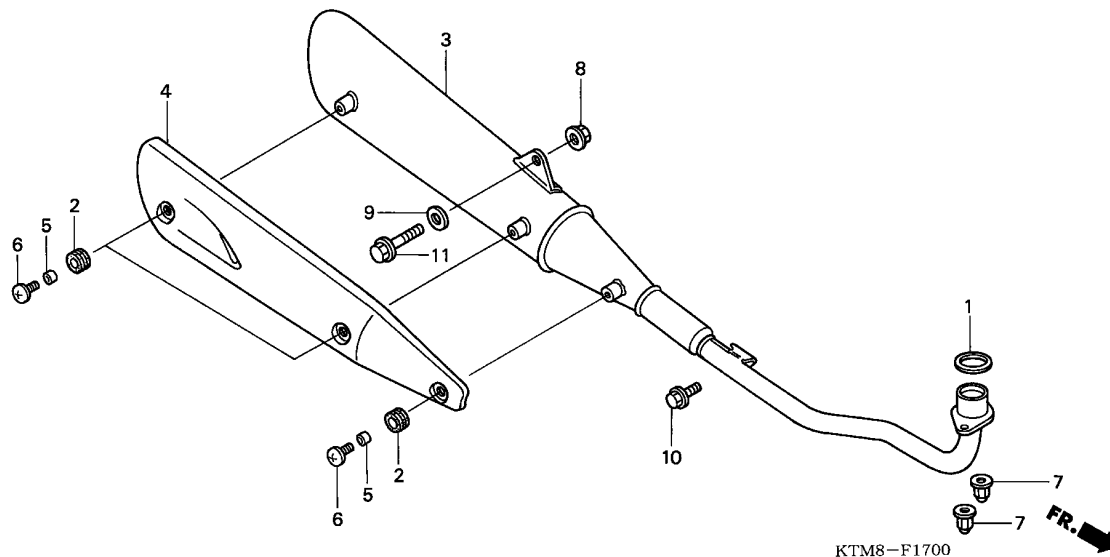

**F-17**

**EXHAUST MUFFLER(1)**

**J16**

Ref. No.	L.O.N.	(Relative ref. Number) Description	F.R.T.
3		(1)	
3	313120	MUFFLER .....	0.3
4	411167	COVER, EXHAUST MUFFLER .....	0.1

Ref. No.	Part No.	Description	Reqd. QTY					Serial No.	Parts catalogue code
			ANF125MR 5/M5 7/M7 8/M8 9/M9	AFP125 KCS/KS MCS A					
1	18291-HB2-900	GASKET, EX. PIPE .....	1	1	-	1	-		
2	18345-MBT-610	RUBBER, PROTECTOR MOUNTING ..	3	3	-	3	-	-----	MA,MMA
3	18350-KPH-E20	MUFFLER COMP., EX. ....	1	1	-	1	-	-----	MA,MMA
4	18355-KPH-900 18355-KPH-700	COVER, MUFFLER .....	1	-	-	-	-	-----	MA,MMA
5	33619-459-840	COLLAR, WINKER STAY .....	3	3	-	3	-	-----	MA,MMA
6	90107-KAN-900	BOLT, BODY COVER SETTING ....	3	3	-	3	-	-----	MA,MMA
7	90304-KPH-900 90304-KPH-700	NUT, HEX. CAP, 8MM .....	2	-	-	-	-	-----	MA,MMA
8	94050-08000	NUT, FLANGE, 8MM .....	1	1	-	1	-	-----	MA,MMA
9	94103-08000	WASHER, PLAIN, 8MM .....	1	1	-	1	-	-----	MA,MMA
10	95701-08012-00	BOLT, FLANGE, 8X12 .....	1	1	-	1	-	-----	MA,MMA
11	95701-08045-00	BOLT, FLANGE, 8X45 .....	1	1	-	1	-	-----	MA,MMA

**3**