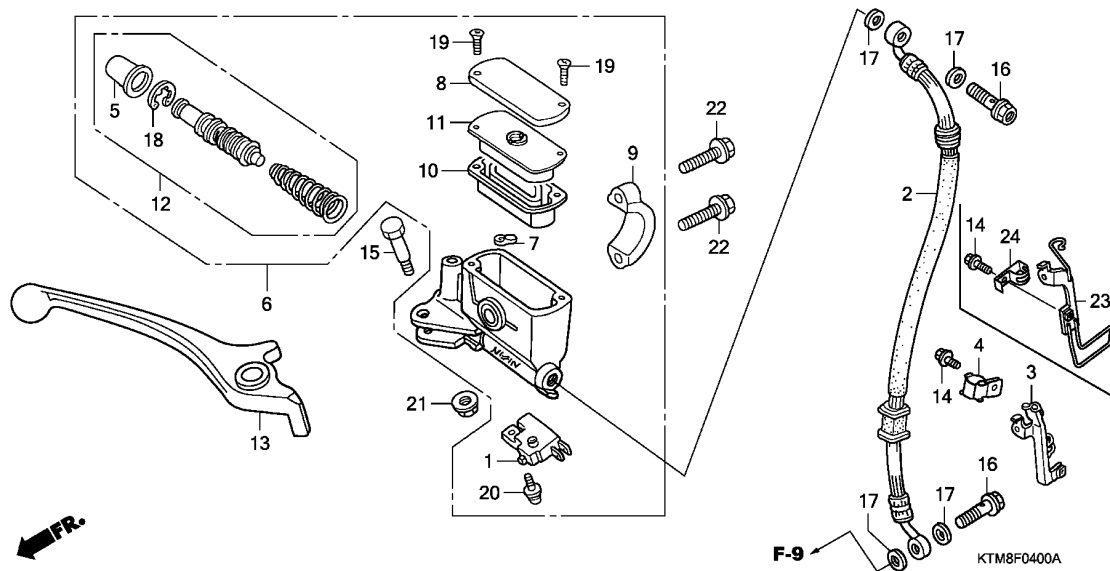

F-4

FR. BRAKE MASTER CYLINDER

H10

Ref. No.	L.O.N.	(Relative ref. Number) Description	F.R.T.
1	6151B2	SWITCH, FRONT STOP	0.2
	6151F5	SWITCH, FRONT STOP(A)	0.3
	.NOTE: '07- model		
2	7121A0	HOSE, FRONT BRAKE	0.6
	.INCLUDES: Bleed brakes		
	7121N4	HOSE, FRONT BRAKE(A)	0.7
	.INCLUDES: Bleed brakes		
	.NOTE: '07- model		
6	712105	CYLINDER, FRONT BRAKE MASTER	0.6
	.INCLUDES: Bleed brakes		
	7121K9	CYLINDER, FRONT BRAKE MASTER (A)	0.7
	.INCLUDES: Bleed brakes		
	.NOTE: '07- model		
10	7121G6	DIAPHRAGM, FRONT BRAKE MASTER CYLINDER	0.1
12	7121G9	PISTON SET, FRONT BRAKE MASTER	0.6
	.INCLUDES: Bleed brakes		
	7121K8	PISTON SET, FRONT BRAKE MASTER (A)	0.7
	.INCLUDES: Bleed brakes		
	.NOTE: '07- model		
13	8101C7	LEVER, HANDLE :RIGHT	0.1

Ref. No.	Part No.	Description	Reqd. QTY					Serial No.	Parts catalogue code
			ANF125MR				AFP125		
			5/M5	7/M7	8/M8	9/M9	A		
1	35340-KGH-901	SWITCH ASSY., FR. STOP	1	1	1	1	1		
2	45126-KPH-881	HOSE COMP., FR. BRAKE	1	-	-	-	-		
	45126-KTM-851	-	1	-	1	-		
			-	-	1	-	-	-----	MA, MMA
	45126-KTL-751	-	-	1	-	-	-----	2MA
	45126-KYL-730	-	-	-	-	1		
3	45156-KPH-950	CLAMPER, BRAKE HOSE	1	1	-	1	-		
			-	-	1	-	-	-----	MA, MMA
	45156-KTL-750	-	-	1	-	-	-----	2MA
4	45157-KAN-850	CLAMPER B, BRAKE HOSE	1	1	1	1	-		
5	45504-410-003	BOOT COMP.	1	1	1	1	1		
6	45510-KFL-D31	CYLINDER SUB ASSY., FR. BRAKE MASTER (NISSIN)	1	1	1	1	1		
7	45512-MA6-006	PROTECTOR	1	1	1	1	1		
8	45513-GW0-911	CAP, MASTER CYLINDER	1	1	1	1	1		
9	45517-GW0-751	HOLDER, MASTER CYLINDER	1	1	1	1	1		
10	45520-GW0-911	DIAPHRAGM	1	1	1	1	1		
11	45521-GW0-911	PLATE, DIAPHRAGM	1	1	1	1	1		
12	45530-471-831	CYLINDER SET, MASTER	1	1	1	1	1		
13	53175-KRS-T80	LEVER, R. STEERING HANDLE ...	1	1	-	1	-		
			-	-	1	-	-	-----	MA, MMA
	53175-KET-921	-	-	1	-	-	-----	2MA
			-	-	-	-	1		
14	90102-KGH-900	BOLT, FLANGE, 6X10	1	1	1	1	1		
15	90114-KGH-900	BOLT, HANDLE LEVER PIVOT	1	1	1	1	1		