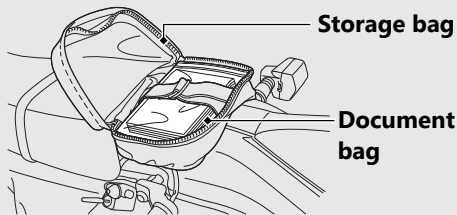

Storage Equipment

Document Bag

The document bag is in the storage bag behind the seat.

Helmet Holder

The helmet holder is located under the seat.

- ▶ Use the helmet holder only when parked.
- ▶ Insert the ignition key and turn it counterclockwise to unlock. Hang your helmet on the holder pin and push it in to lock. Remove the key.

⚠WARNING

Riding with a helmet attached to the holder can interfere with the rear wheel or suspension and could cause a crash in which you can be seriously hurt or killed.

Use the helmet holder only while parked. Do not ride with a helmet secured by the holder.