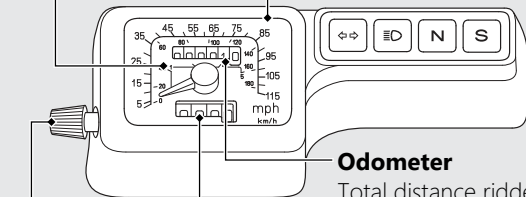

Instruments

Gear range indicator

Shows proper speed range for each gear.

Speedometer

This shows your speed in miles per hour.

Tripmeter reset knob

Odometer

Total distance ridden.
Odometer and Tripmeter read in miles.

Tripmeter

Distance ridden since you last reset the meter. (Turn the tripmeter reset knob as shown to reset to zero (0)).