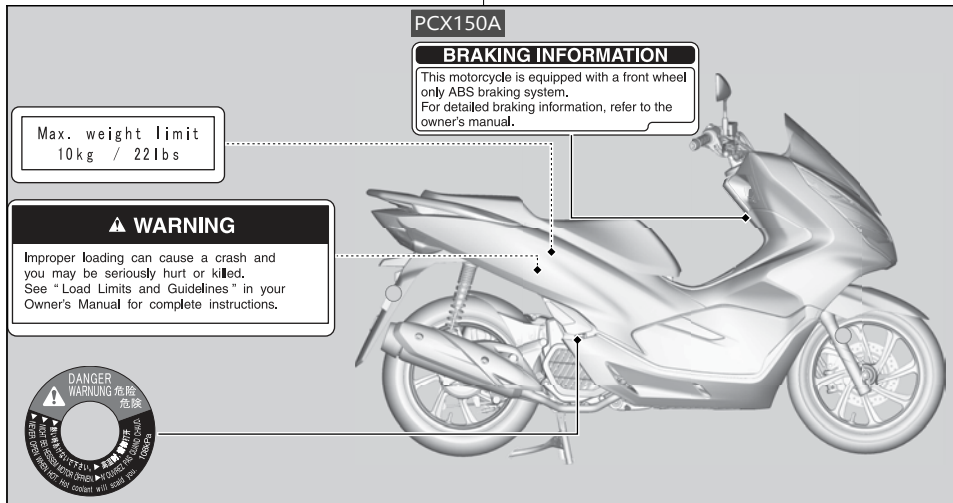

Safety Labels

Safety and information labels on your scooter provide important safety information and may warn you of potential hazards that could cause

serious injury. Read these labels carefully and don't remove them.

If a label comes off or becomes hard to read, contact your dealer for a replacement.

Continued 7