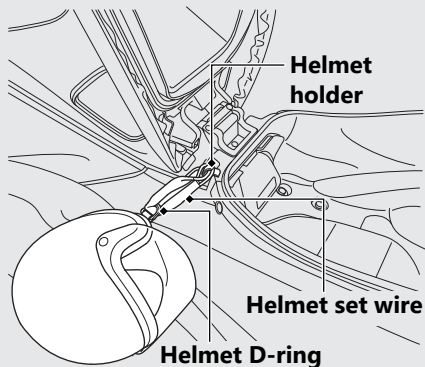

### Helmet Holder

The helmet holder is located under the seat. A helmet set wire is in the tool kit.

- ▶ Use the helmet holder only when parked.

Opening the Seat  P.39

## WARNING

Riding with a helmet attached to the holder can interfere with your ability to safely operate the scooter and could lead to a crash in which you can be seriously hurt or killed.

Use the helmet holder only while parked. Do not ride with a helmet secured by the holder.