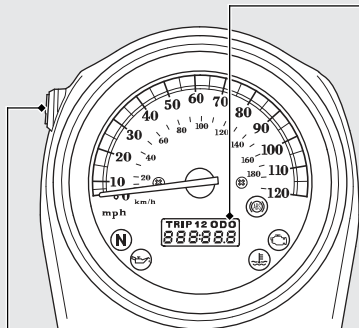

Instruments

Odometer [ODO], Tripmeter [TRIP 1/2] & Clock

Select/Reset button switches between the odometer, tripmeters and clock.

- Odometer: Total distance ridden.
- Tripmeter: Distance ridden since tripmeter was reset (press and hold Select/Reset button to reset to 0.0).

Select/Reset button