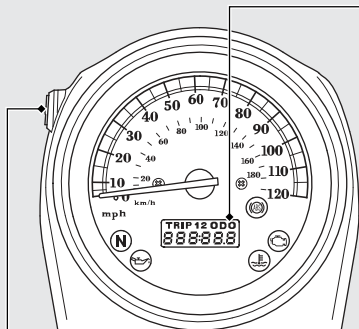

Instruments

Select/Reset button

Odometer [ODO], Tripmeter [TRIP 1/2] & Clock

Select/Reset button switches between the odometer, tripmeters and clock.

- Odometer: Total distance ridden.
- Tripmeter: Distance ridden since tripmeter was reset (press and hold Select/Reset button to reset to 0.0).