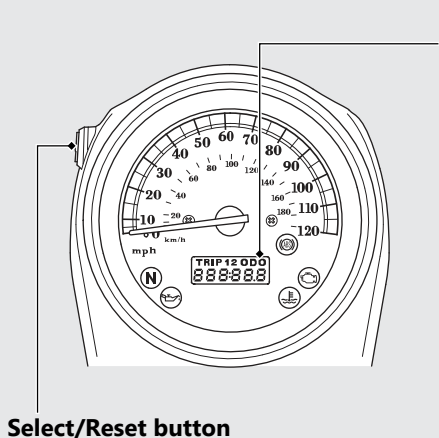

Instruments

TRIP 12 ODO
888:88.8

Odometer [ODO], Tripmeter [TRIP 1/2] & Clock

Select/Reset button switches between the odometer, tripmeters and clock.

- Odometer: Total distance ridden.
- Tripmeter: Distance ridden since tripmeter was reset (press and hold Select/Reset button to reset to 0.0).