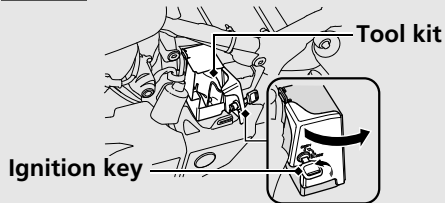

Space to store a document bag is located under the seat.

**Document bag**

**Removing the Seat** ➔ P.48

The tool kit is in the compartment box behind the left side cover.

**VT750C**

▶ Insert the ignition key and turn it counterclockwise to unlock.