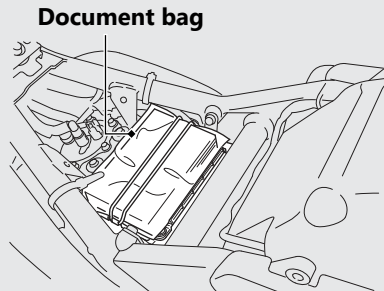

## Storage Equipment *(Continued)*

Space to store a document bag is located under the seat.

The tool kit is in the compartment box behind the left side cover.

- ▶ Insert the ignition key and turn it counterclockwise to unlock.

**Removing the Seat** ➡ P.52

**Removing the Side Cover** ➡ P.53