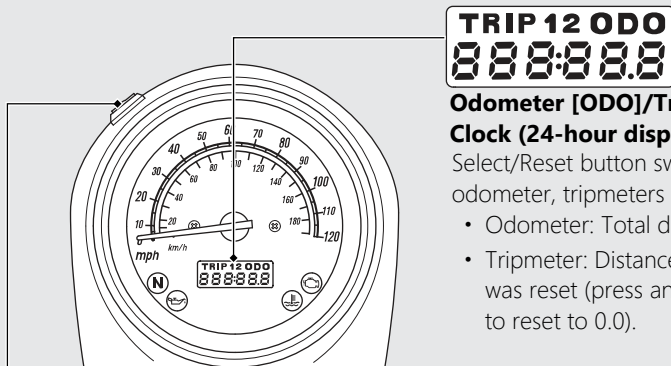

Instruments

Select/Reset button

TRIP 12 ODO
888:88.8

Odometer [ODO]/Tripmeter [TRIP 1/2]/ Clock (24-hour display)

Select/Reset button switches between the odometer, tripmeters and clock.

- Odometer: Total distance ridden.
- Tripmeter: Distance ridden since tripmeter was reset (press and hold Select/Reset button to reset to 0.0).