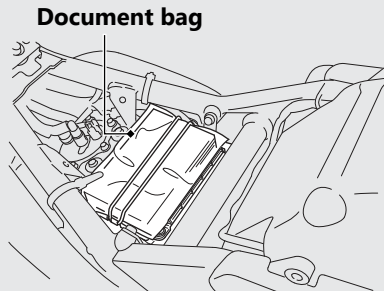

Storage Equipment *(Continued)*

Space to store a document bag is located under the seat.

The tool kit is in the compartment box behind the left side cover.

- ▶ Insert the ignition key and turn it counterclockwise to unlock.

Removing the Seat ➡ P.51

Removing the Side Cover ➡ P.52