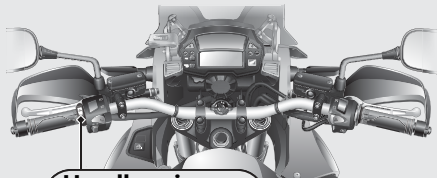

Handle Grip Heater

VFR1200XA/XDA

This motorcycle is equipped with a handle grip heater that warms up your hands during ride.

Wear gloves to protect your hands from the heated grips.

**Handle grip
heater indicator**

**Handle grip
heater switch**

Handle grip heater indicator:

Lights when handle grip heater is on.

The selected heater level is indicated by the number of times the indicator blinks when the heater is turned on and the heater level is changed. For example, If you select heater level 5, the indicator blinks 5 times and repeats it 7 times.

Heater level:

The selected heater level is indicated for a few seconds in the clock area, when the handle grip heater switch is operated.

Handle grip heater status icon: **P.21**

Displayed when the handle grip heater is on.