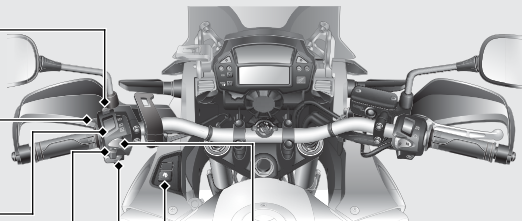

Switches *(Continued)*

VFR1200XD/XDA

 **Hazard switch**

 **P.32**

Shift up switch (+)

To shift up the gear.  **P.55**

**Headlight dimmer/
Passing light control switch**

-  : High beam
-  : Low beam
-  : Flashes the high beam headlight.

 **Turn signal switch**

 **P.34**

Shift down switch (-)

To shift down the gear.

 **P.55**

 **Horn button**

 **Torque Control switch**

Torque Control level setting and
Torque Control on/off.  **P.43**