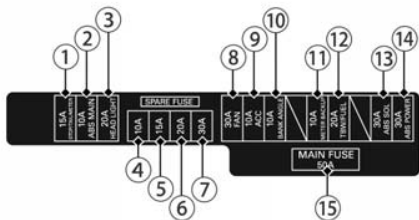

Этикетка блока предохранителей

VFR1200X

- | | |
|-------------------|----------------|
| ① STOP/TAIL/METER | ⑨ ACC |
| ② ABS MAIN | ⑩ BANK ANGLE |
| ③ HEAD LIGHT | ⑪ METER BACKUP |
| ④ SPARE | ⑫ TBW/FUEL |
| ⑤ SPARE | ⑬ ABS SOL |
| ⑥ SPARE | ⑭ ABS POWER |
| ⑦ SPARE | ⑮ MAIN FUSE |
| ⑧ FAN | |

VFR1200XD

- | | |
|-------------------|----------------|
| ① STOP/TAIL/METER | ⑩ BANK ANGLE |
| ② ABS MAIN | ⑪ METER BACKUP |
| ③ HEAD LIGHT | ⑫ TBW/FUEL |
| ④ SPARE | ⑬ SUB VB |
| ⑤ SPARE | ⑭ PVB |
| ⑥ SPARE | ⑮ ABS SOL |
| ⑦ SPARE | ⑯ ABS POWER |
| ⑧ FAN | ⑰ MAIN FUSE |
| ⑨ ACC | |