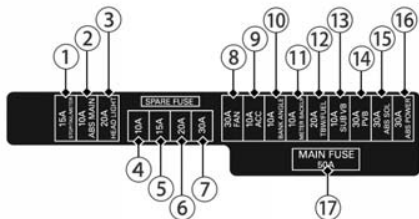

Этикетка блока предохранителей

VFR1200X

- | | |
|-------------------|----------------|
| ① STOP/TAIL/METER | ⑨ ACC |
| ② ABS MAIN | ⑩ BANK ANGLE |
| ③ HEAD LIGHT | ⑪ METER BACKUP |
| ④ SPARE | ⑫ TBW/FUEL |
| ⑤ SPARE | ⑬ ABS SOL |
| ⑥ SPARE | ⑭ ABS POWER |
| ⑦ SPARE | ⑮ MAIN FUSE |
| ⑧ FAN | |

VFR1200XD

- | | |
|-------------------|----------------|
| ① STOP/TAIL/METER | ⑩ BANK ANGLE |
| ② ABS MAIN | ⑪ METER BACKUP |
| ③ HEAD LIGHT | ⑫ TBW/FUEL |
| ④ SPARE | ⑬ SUB VB |
| ⑤ SPARE | ⑭ PVB |
| ⑥ SPARE | ⑮ ABS SOL |
| ⑦ SPARE | ⑯ ABS POWER |
| ⑧ FAN | ⑰ MAIN FUSE |
| ⑨ ACC | |