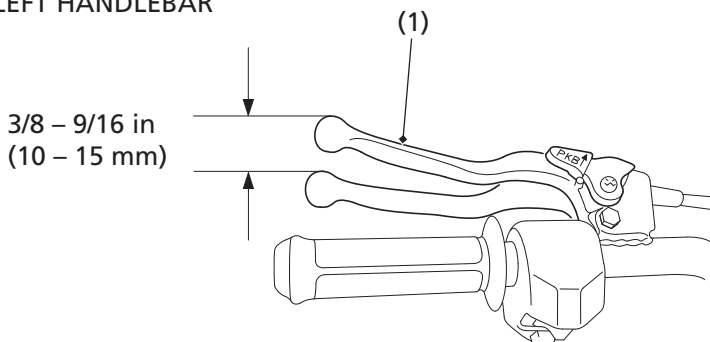

Brakes

Rear Brake Lever Freeplay

LEFT HANDLEBAR

(1) rear brake lever/parking brake lever

Inspection

Measure the distance the rear brake lever/parking brake lever (1) moves before the brake starts to take hold. Freeplay (measurement at the tip of the end of the brake lever) should be:

3/8 - 9/16 in (10 - 15 mm)

If necessary, adjust to the specified range.