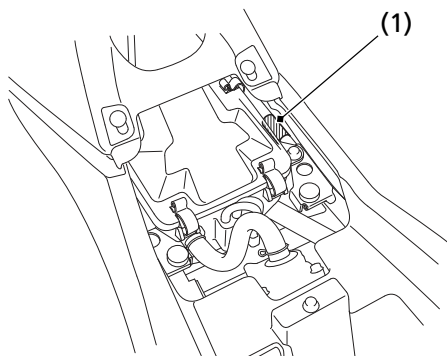

Vehicle Identification

Color Label & Code

The color label (1) is attached to the frame under the seat. Remove the seat ([page 95](#)) to check the label.

The color code is helpful when ordering replacement parts. You may record the color and code in the Quick Reference section at the rear of this manual.

UNDER SEAT

(1) color label