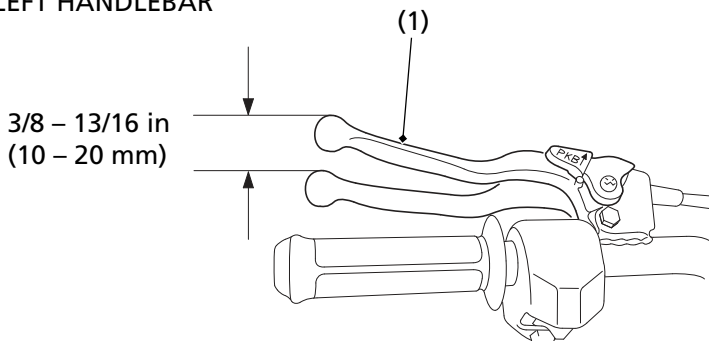

Brakes

Rear Brake Lever Freeplay

LEFT HANDLEBAR

(1) rear brake lever/parking brake lever

Inspection

Measure the distance the rear brake lever/parking brake lever (1) moves before the brake starts to take hold. Freeplay (measurement at the tip of the end of the brake lever) should be:

3/8 - 13/16 in (10 - 20 mm)

If necessary, adjust to the specified range.