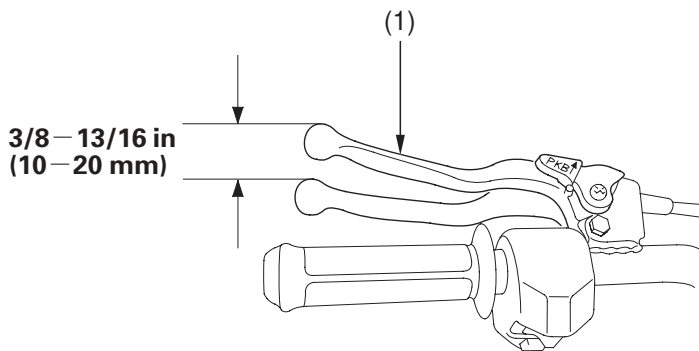

Brakes

Rear Brake Lever Freeplay

LEFT HANDLEBAR

(1) rear brake lever/parking brake lever

Inspection

Measure the distance the rear brake lever/parking brake lever (1) moves before the brake starts to take hold. Freeplay (measurement at the tip of the end of the brake lever) should be:

3/8 - 13/16 in (10 - 20 mm)

If necessary, adjust to the specified range.