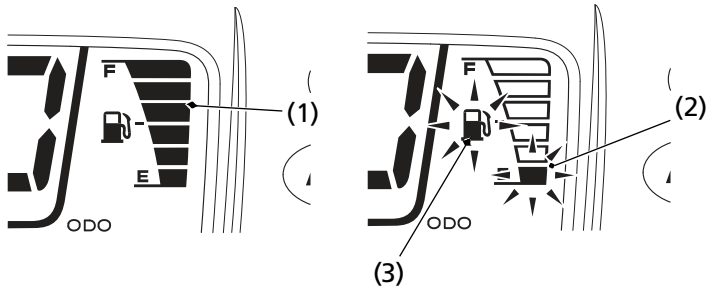

Indicators & Displays

Fuel Gauge

The fuel gauge liquid crystal display (1) shows the approximate fuel supply available. The fuel tank capacity is:

4.44 US gal (16.8 l)

When segment E (2) and low fuel indicator (3) flash, you should refill the tank as soon as possible. The amount of fuel remaining when the flashing starts is approximately:

1.40 US gal (5.3 l)

(1) fuel gauge
(2) segment E

(3) low fuel indicator

All segments will flash, when the fuel gauge function fails. See your dealer.